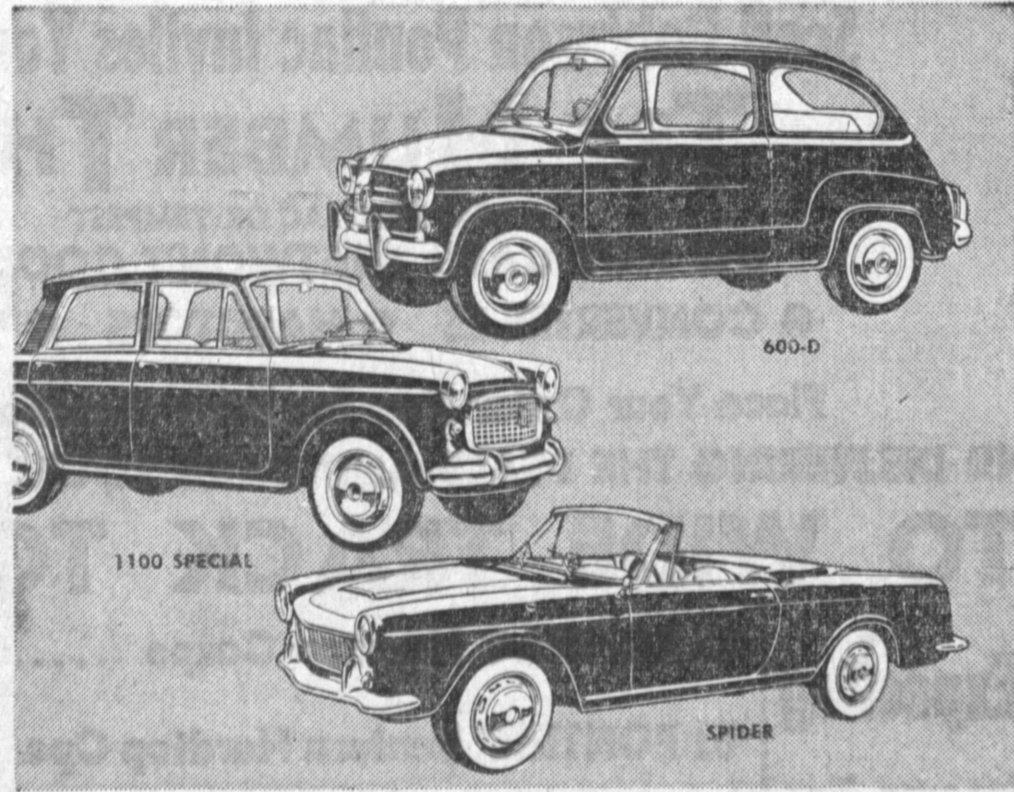

Automobiles for sale 200 Automobiles for sale 200 Automobiles for sale 200 Automobiles for sale 200 Automobiles for sale 200 Automobiles for sale 200 Automobiles for sale 200 Automobiles for sale 200

DID YOU KNOW YOU HAD A CHARGE ACCOUNT AT THE PRESS?

IF YOU

- Want Help
- Want to Buy or Sell a Home—or Business Property
- Want to Rent Rooms or Apartments
- Want to Advertise a Business Opportunity
- Want to Sell or Buy Merchandise
- Want to Promote or Repairing or other Special Service
- Want to Buy or Sell a Car
- Want to Advertise something Lost or Found

Pick Up Your Phone and Call

DA 5-1515

TORRANCE PRESS

3238 W. SEPULVEDA

always have at least

one **FIAT**

South Bay's Only Authorized Dealer — Sales and Service

Hawthorne Chrysler-Plymouth

120th and Hawthorne Blvd.

Hawthorne

OS 9-2521

Open Even. and Sundays

THREE SMART MODELS TO CHOOSE FROM: New, improved 600 D sedan, most famous of all the Fiats. Ideal family car. Unexcelled in operating economy. Utmost convenience. Lowest possible price. Superbly styled 1100 Special 4-door sedan, luxury touches inside and out. Unibody construction, full-light windows all around. The pearl of the imports. White walls. Fiat 1200 Spider sports roadster, Aristocrat of pleasure cars. Only thing like it anywhere near the price. See it, and you think only the rich can own it. Price it, and you know it can be yours. **SEE THEM NOW.** Full warranties. Easy payments.

Special Factory Purchase Special Promotion Special Price

$199 DN. OR **$39⁵⁰** MO.

NEW '63 SPRITE

$89 Down

$44 Month

On Bank Terms

Newcastle

SPORTS CAR CENTRE "South Bay's Oldest and Largest" 700 Pacific Coast Hwy., Hermosa Beach Sales: FR 6-7932 Service: FR 6-0407 OPEN 'TIL 9 DAILY AND SUNDAYS Factory Appointed Dealer for: MG — Austin-Healey — Dodge Dodge Sales: 505 Pacific Coast Hwy.