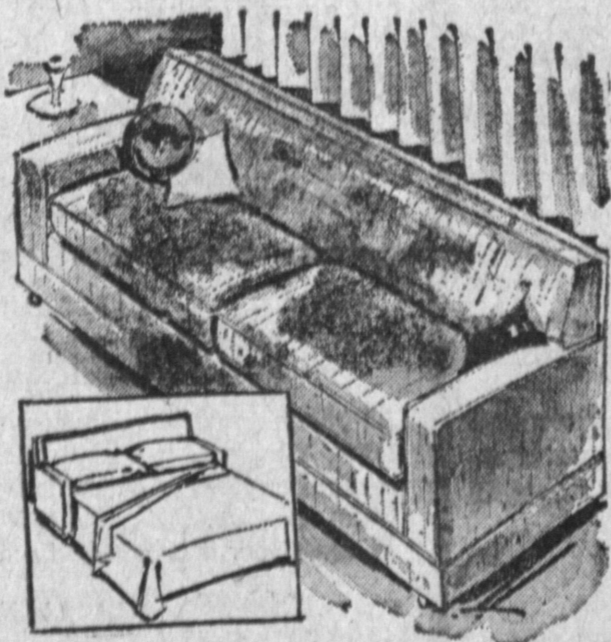

Similar to
Illustration.

Priced
From **169⁰⁰**

NEWEST SPRING
COLORS & FABRICS!

SEE OUR FINE SELECTION OF DELUXE SECTIONALS

CLOSEOUT OF 1963 FLOOR SAMPLES CUSTOM STEREO CONSOLES

29 SETS TO CHOOSE FROM

This is a closeout of a fine selection of custom stereo consoles by General Electric. We have them in Antique White, Maple, Cherrywood, Mahogany and Walnut, in real hardwood cabinets. These sets have 4, 6, 8 and 10 speakers, diamond needles, most with AM-FM multiple stereo tuners. We have other famous makes at the same low, low prices.

PRICED
FROM

118⁰⁰

Model 1100 118.00

SPECIAL FACTORY BUYOUT! HIDE-AWAY BEDS

A Special Factory Buyout enables us to offer our customers terrific bargains in space-saving hide-away sofa-beds. Here is an outstanding selection of coverings in the very newest nylons, tweeds, vinyls and naugahydes in a glorious array of Spring colors. These are foam-cushioned to provide the ultimate in comfort and longer wear. You must see this fine selection today!

REGULAR 218.00 VALUES

PRICED
FROM

119⁰⁰

EARLY AMERICAN HIDEAWAYS . . .

Yes, we have several hide-away sofa beds in Early American styling, with heavy, colorful coverings, foam cushions. Budget prices, too!