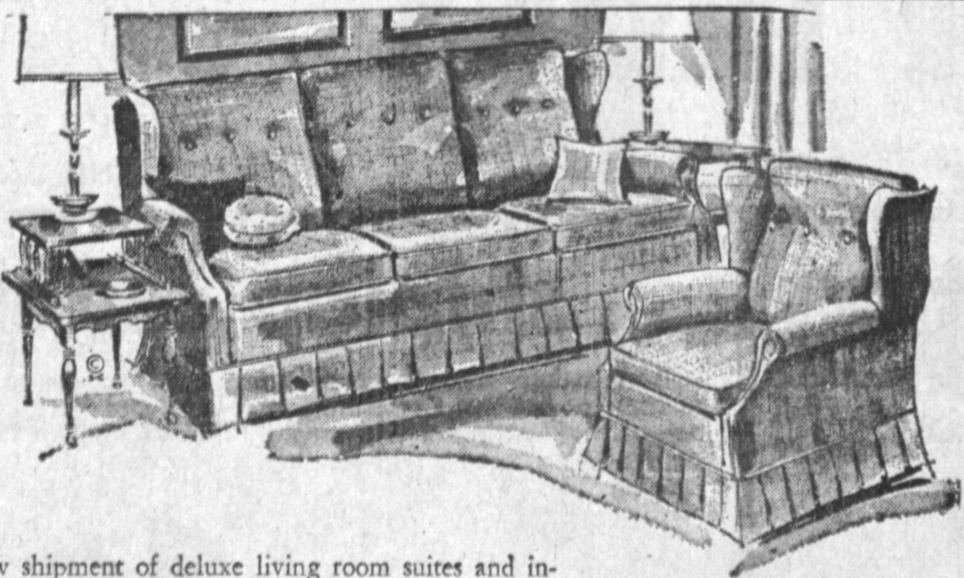

• STYLE • QUALITY • VALUE • SAVINGS

FURNITURE Sale!

FOR VALUE-CONSCIOUS HOMEMAKERS!

WE WELCOME
BANKAMERICARD
ACCOUNTS

FOR YOUR
EARLY
AMERICAN
LIVING
ROOM . . .

We have just received a new shipment of deluxe living room suites and individual pieces in Early American styling with colorful heavy coverings, some with foam rubber cushions and backs. Channel, Sweetheart and Diamond Tufted back treatments, some with Maple wing-back and arms. You are sure to find just the right suite for your living room. Check these special Spring Sale prices!

DELUXE
**DIVAN AND
ROCKER SETS**
139⁰⁰

DELUXE
**SOFA AND
CHAIR SETS**
188⁰⁰

OUTSTANDING
SELECTION OF
**3-4 AND
5-PIECE**

SECTIONALS

Attractive 3-pc. section with bumper arms, 90-degree curved center section, the newest in tweed, boucle and nylon covers.