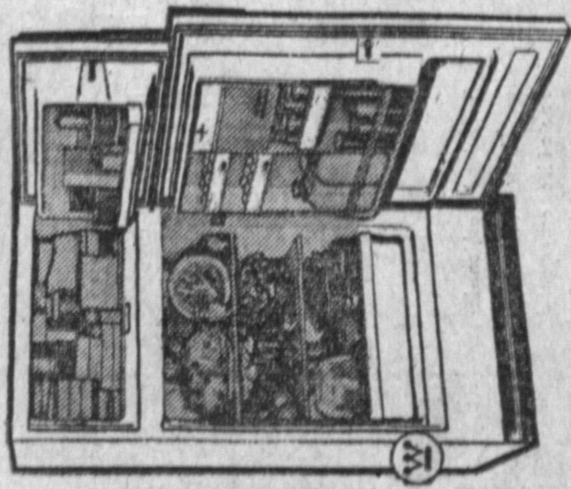

BEST BUYS+ = CMA

DISCOUNT GIFT STAMPS

Westinghouse 13 CU. 2-DOOR FROST FREE REFRIGERATOR - SEPARATE FROST FREE TOP FREEZER

Tall bottle space. Convenient door storage for eggs and butter. Full width crisper. Store more... Stores better in giant size refrigerator section.

319.95 VALUE

238.88

YOU GET 2388 GIFT STAMPS

19" PORTABLE TV COMPLETE WITH HANDLE AND ANTENNA