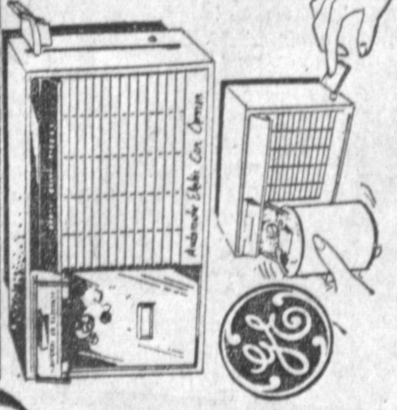

BEST BUYS+ = CMA

DISCOUNT GIFT STAMPS

Westinghouse 13 CU. 2-DOOR FROST FREE REFRIGERATOR - SEPARATE FROST FREE TOP FREEZER

Tall bottle space. Convenient door storage for eggs and butter. Full width crisper. Store more... Stores better in giant size refrigerator section.

319.95 VALUE

238.88

YOU GET 2388 GIFT STAMPS

19" PORTABLE TV COMPLETE WITH HANDLE AND ANTENNA

Slim styled lightweight TV with new full 19" picture tube. Static-free FM sound system. Easy to operate top front controls.

159.95 VALUE

$95

YOU GET 950 GIFT STAMPS

Hotpoint

Fully Automatic PORTABLE DISHWASHER

179.95 VALUE

$118

YOU GET 1180 GIFT STAMPS

NO INSTALLATION NEEDED

Great capacity, 600 watt colored heater. Self-cleaning tub. Easy-rolling casters. Handy-uni-couple straps on faucet.

WESTINGHOUSE LAUNDROMAT

WASHES ALL FABRICS SAFELY

Washes all fabrics safely. Revolving agitator washing action. This washer will wash full size loads. Fully automatic. Cleaner clothes or your money back.

189.95 VALUE

138.88

YOU GET 1388 GIFT STAMPS

NO MONEY DOWN

ON ALL MAJOR APPLIANCES

Hotpoint 18 CU. NEVER DEFROST 2-DR. REFRIGERATOR with 234 LB. BOTTOM FREEZER

AVAILABLE IN DECORATOR COLORS COPPERTONE, PINK, YELLOW AND TURQUOISE

519.95 VALUE

$396

YOU GET 3960 GIFT STAMPS

MOTOROLA • RCA • ADMIRAL 23" UHF Maple Lowboy TV

WHY SETTLE FOR LESS, GET ALL 82 TV CHANNELS

279.95 VALUE

198.88

YOU GET 1988 GIFT STAMPS

1963 ADMIRAL HUGE 6' STEREO CONSOLE with FM/AM, FM MULTIPLEX RADIO

FREE... 10 STEREO ALBUMS!

419.95 VALUE

$298

YOU GET 2980 GIFT STAMPS

Mother's Day GIFT VALUES

BEST BUYS AT CMA!

Lowest Prices Plus DISCOUNT GIFT STAMPS!

HAND MIXER

BY GENERAL ELECTRIC
With 3 speed finger tip control, chrome plated beaters with dough guards. Push button beater ejector.

GENERAL ELECTRIC MODEL M-57

9.88

GET 98 GIFT STAMPS