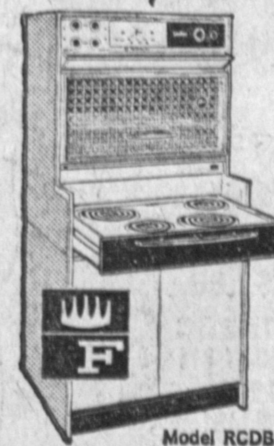

FREE!

With Purchase of Frigidaire Refrigerator Models FDS13T, FPDS14T1, FDS14B-1, FPD14B-63

REG. **9.95** VALUE

FRIGIDAIRE INSTANT ICE CUBE SERVICE

- Fastest, easiest ice service ever! Frigidaire Ice Ejector zips out cubes at lever's touch.
- Store 80 cubes in handy Server!
- Fits almost any refrigerator—for food freezers, too!

5 DAYS ONLY!

As Low As **\$1⁹⁹** per wk.

Frigidaire—Dish Mobile

Portable Now — Build-in Later

- Full Size Mobil Model
- Holds 14 Full Place Settings (Nema)
- Brand New Overhead-Swirl Spray
- Drop Door—Front Loading

\$219⁹⁵

Includes Delivery, Normal Installation
Mothers Day Special

Flair by FRIGIDAIRE

Loveliest range of the year!

- Built-in glamour that installs in minutes.
- Eye-level oven with glide-up glass door!
- Roll-out cooking top!

Just Specially Priced for **DAYS ONLY!**

As Low As **\$2⁸⁸** per wk.

(base cabinet optional)

**SPECIAL LOW! LOW! PRICES
ON ALL MODELS OF FRIGIDAIRE
WASHERS — DRYERS — RANGES — REFRIGERATORS — FREEZERS — DISHWASHERS**