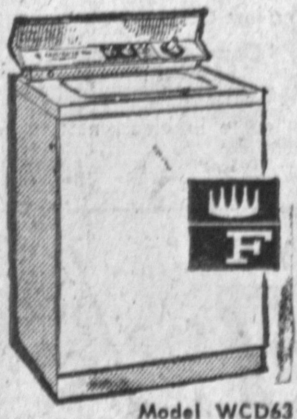

STURDY FRIGIDAIRE WASHERS

- Wash 12 lbs. in just one load!
- Automatic Soak cycle.
- 2 SPEED WASH AND SPIN

5 DAYS ONLY!

As Low As **$1⁹⁹** per wk.

Frigidaire—Dish Mobile

Portable Now — Build-in Later

- Full Size Mobil Model
- Holds 14 Full Place Settings (Nema)
- Brand New Overhead-Swirl Spray
- Drop Door—Front Loading

$219⁹⁵

Includes Delivery, Normal Installation
Mothers Day Special