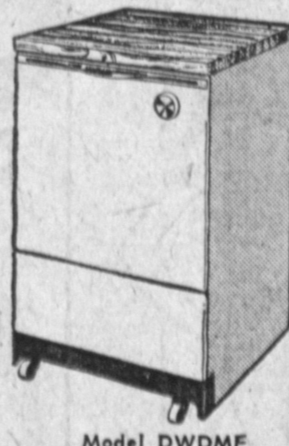

5 DAYS ONLY!

As Low As **\$1⁹⁹** per wk.

Frigidaire—Dish Mobile

Portable Now — Build-in Later

- Full Size Mobil Model
- Holds 14 Full Place Settings (Nema)
- Brand New Overhead-Swirl Spray
- Drop Door—Front Loading

\$219⁹⁵

Includes Delivery, Normal Installation
Mothers Day Special

Flair by FRIGIDAIRE

Loveliest range of the year!

- Built-in glamour that installs in minutes.
- Eye-level oven with glide-up glass door!
- Roll-out cooking top!