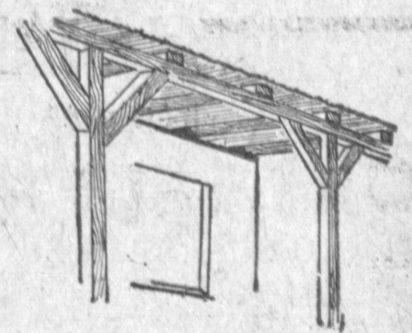

A 4.00 Value

1⁹⁹

... mower & catcher

Here's a real buy. 16-inch hand mower
with self-sharpening steel blades, rubber
tires. Complete with grass catcher.

20.00 VALUE

12⁸⁸

... 8' x 10' patio kit

Build your own patio in one afternoon.
Kit includes all necessary 4"x4" cedar
posts, 2x4 stringers and bracing, metal
U-joist hangers, and corrugated alumi-
num roofing.

29⁹⁵

Larger Size Kits Available
at Similar Savings!

... bamboo blinds

Perfect windbreak for the patio. Full 2-
ft. by 6-ft. quality bamboo blinds come
complete with rope, pulleys, hardware.
Other sizes available at similar savings.

44^c

... lawn edging

Corrugated aluminum lawn edging elim-
inates your weed problems around your
garden. Easily and quickly installed. Roll
measures 4" wide, 40-ft. long.

1.49 VALUE

96^c

... lawn seed

Quality blend lawn seed will give you a
more beautiful, greener lawn this sum-
mer. This special blend produces a
healthy, sturdy lawn. Full 1-lb. box ...
now only ...