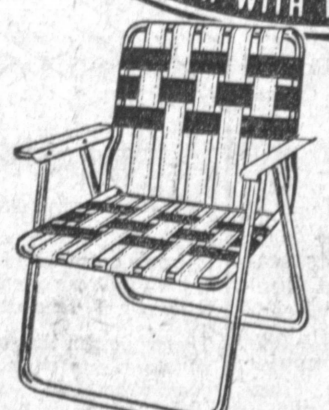

34TH ANNIVERSARY SALE

ALUMINUM PATIO CHAIR
DELUXE 5x3x3 WEBBING
Lightweight and sturdy with weatherproof webbing. Folds for storage.
2⁸⁸ SALE PRICE

BIG BOY BBQ
WITH STURDY HOOD • U.L. APPROVED MOTORIZED SPIT • HEAVY DUTY BOWL
Adjustable grill, extra heavy duty with extra large fire bowl. Finest construction.
8²⁸ SALE PRICE

HARDWOOD CHARCOAL BRIQUETS
10 LBS. **48^c**

MIRAMAR MELMAC 45 PC. DINNERWARE
CHOICE OF PATTERNS — CONTRASTING CUPS. Guaranteed against chipping, cracking or breaking in normal use. Safe for dishwashers. MELMAC® Trademark for quality Melamine dinnerware.
13⁸⁸ SALE PRICE

COSCO FOLDING BRIDGE CHAIRS • Choice of 4 Colors
Hi styled ladder back plus vinyl padded seat. White, mocha, silver and charcoal. Sturdy construction.
5⁶⁸ SALE PRICE EA.

ALL TV-STEREO & MAJOR APPLIANCES PRICES INCLUDE FREE: DELIVERY • NORMAL HOOK-UP SERVICE & FACTORY WARRANTY
TV'S 1 YR. Picture Tube Warranty • STEREO'S 90 Day Service • APPLIANCES 1 YR. SERVICE