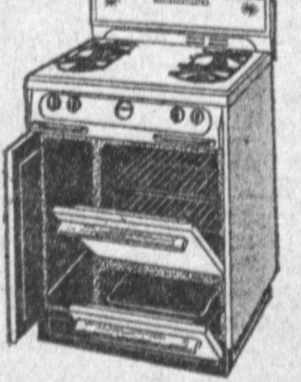

### U.S. MAKE 14" BALL-BEARING LAWN MOWER

American made. Fully guaranteed. Sturdy construction thru-out. Real type for safe easy cutting. Sturdy wooden handle.

PRICE SLASHED! **\$9.88**

### WEDGEWOOD 30" DELUXE RANGE

WITH AUTOMATIC TOP BURNER & OVEN LIGHTING  
One-piece hinged top, full size "wrap-around" oven with 2 piece smokeless broiler & handy storage compartment. Choice of color.

CLEARANCE PRICE **\$114**

Magic Chef Range • 20" Wide Apt. Size Full Size Oven **\$93**  
4 burners. 2 pc. smokeless broiler. Automatic lighting. SALE PRICE

GAFFERS & SATTLER 30" GAS RANGE WITH OVEN **\$139**  
Broiler with chrome grill. Electric clock & signal timer. SALE PRICE