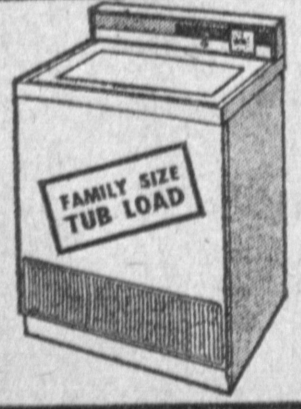

Magic Chef Range • 20" Wide Apt. Size Full Size Oven **$93**
4 burners. 2 pc. smokeless broiler. Automatic lighting. SALE PRICE

GAFFERS & SATTLER 30" GAS RANGE WITH OVEN **$139**
Broiler with chrome grill. Electric clock & signal timer. SALE PRICE

GAFFERS & SATTLER GAS OVEN & COOK TOP **$156**
28" oven & 7 pc. broiler. 23" cook top. Choice of color. SALE PRICE

WEDGEWOOD 36" GAS RANGE WITH HI-BROILER **$179**
Bridle & cover. Chrome manifold. Glass oven door. Copper only. SALE PRICE

ROPER 30" CHARM BUILT-IN LOOK GAS RANGE & OVEN **$257**
Upright eye-level gas range. Easy slide-in install. Auto. lighting. SALE PRICE

O'KEEFE & MERRITT 36" RANGE GLASS DOOR OVEN **$148**
Electric clock & signal timer. Lift top for cleaning. Star Jet burners. SALE PRICE

MAGIC CHEF HI-BROILER RANGE GLASS DOOR OVEN **$188**
Also has low broiler. Wipe griddle. Elec. clock & timer. SALE PRICE

GE FULLY AUTOMATIC 12 LB. LOAD 2 WASH TEMP. WASHER **$176**
Water cover selector. Flush to wall fit. Porcelain lid, cover & tub. SALE PRICE

NORGE AUTOMATIC Dual Cycle WASHER

EASY FRONT "REACH-IN" SERVICE
Large filler with huge wash tub capacity. Water temperature selector. All fabric dual cycle. Quality thru-out. Big savings.

CLEARANCE PRICE **$157**