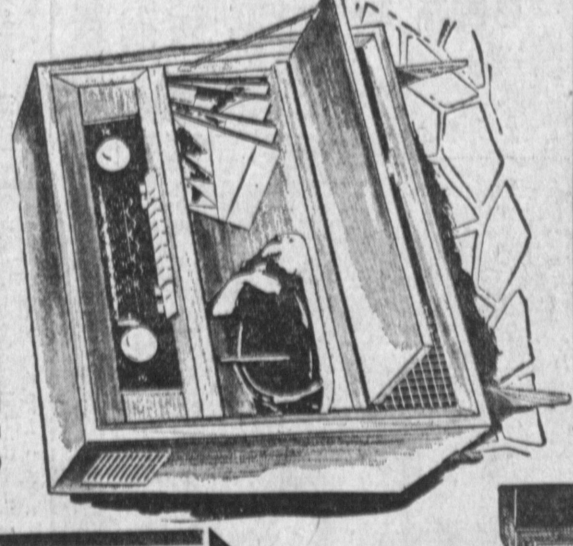

\$148
 219.95 VALUE
 YOU GET 1480 GIFT STAMPS
 JUST 2.00 A WEEK!

STEREOGRAPHIC 3-SPEAKER CONSOLE

- AM-3 SW RADIO BANDS
- 4-SPEED PHONOGRAPH

A masterpiece in sound and
 engineering. Push button
 controls, automatic intrinsic
 record changer — Jack for
 extra speakers and tape re-
 corder. Plus many other ex-
 clusive features.

ONLY 9 PER STORE . . . HURRY!!
\$98
 199.95 VALUE
 YOU GET 980 GIFT STAMPS
 JUST 1.25 A WEEK!

**WESTINGHOUSE
 12 CU. AUTOMATIC DEFROST
 REFRIGERATOR with TOP FREEZER**

- Push button-flash defrost!
- 3 1/2 spacious full width shelves
- Full width cross top freezer
- Huge door shelves, tall bottle space, egg storage, dairy bar
- 5 yr. written factory warranty
- 12 cu. ft. gross capacity, RLB12.