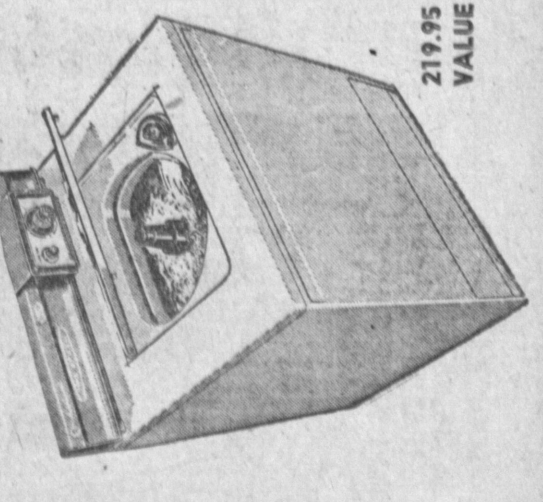

REMEMBER! YOU GET DISCOUNT PRICES

and Discount Gift Stamps at CMA

EASY TERMS! CHARGE IT!

23" ADMIRAL • ZENITH RCA VICTOR EARLY AMERICAN LOWBOY CONSOLE TV

"Air Space" horizontal chassis for cooler operation. Super tuner. Bonded picture tube. Bass/ treble tone control and lighted channel indicator.

\$178
 239.95 VALUE
 YOU GET 1780 GIFT STAMPS

ALL FABRIC AUTOMATIC WASHER

All fabric washing • Automatic — fills, washes, rinses, damp dries, and shuts off all automatically.

\$158
 219.95 VALUE
 YOU GET 1580 GIFT STAMPS