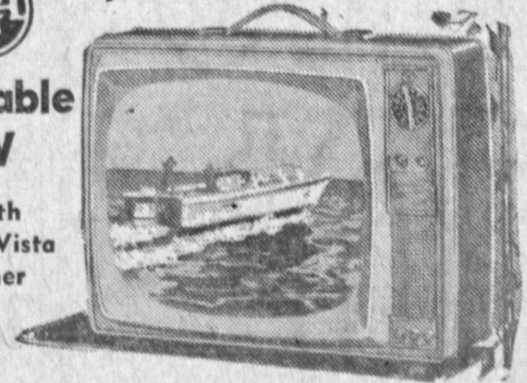

Brand New RCA VICTOR SLIMLINE

Portable TV

With New Vista Tuner