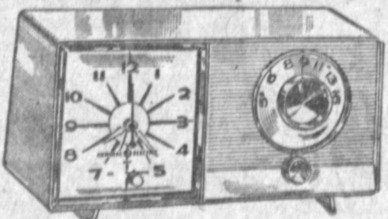

CLOCK RADIOS

Closing out all display models at our actual cost! All brand new and fully guaranteed.

- ZENITH • RCA VICTOR
- GENERAL ELECTRIC
- EMERSON

Your Price Is Our **ACTUAL COST!**

HURRY FOR BEST SELECTION!

Brand New 1963 Model RCA VICTOR

LO-BOY CONSOLE

With New Vista Tuner

- 22,500 VOLT CHASSIS
- BONDED PICTURE TUBE
- GOLDEN THROAT
- MODERN STYLING