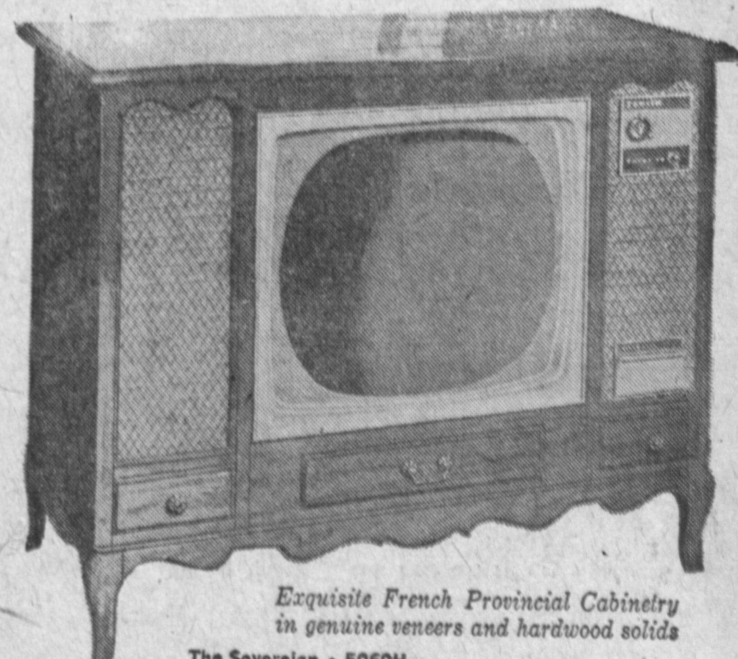

*Exquisite French Provincial Cabinetry
in genuine veneers and hardwood solids*