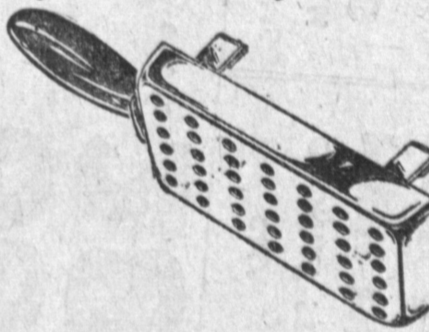

3.97
 6.95 VALUE
 GET 39 GIFT STAMPS

Save!
ON HOUSEWARE AND
HARDWARE AT CMA
 Come In Today and Take A Look

36-GALLON TRASH CAN
 • STURDY enameled steel, 36-gallon trash can with carrying handles. Buy now and save.

3.99
 5.95 VALUE
 GET 39 GIFT STAMPS

SHAMPOO CARPETEER
 • FINGERTIP flow control regulates suds, saves on shampoo. Hangs to store.

1.99
 3.95 VALUE
 PLUS GIFT STAMPS

REFRIGERATOR DEFROSTER
 A USEFUL AID TO THE HOUSEWIFE
 • HANDY new invention defrosts refrigerators and freezers in minutes, without fuss or muss. UL approved, has 500 watt heating unit.

DISCOVERER LANTERN
 INDISPENSABLE lantern has red flashing warning light and large spotlight, both powered by 2 "D" batteries (not included).

1.48
 2.95 VALUE
 PLUS GIFT STAMPS

WILSHIRE METAL HAMPER
 • JUMBO 21"x25"x12" size holds heaps of clothes. Enameled metal with decorative plastic top.