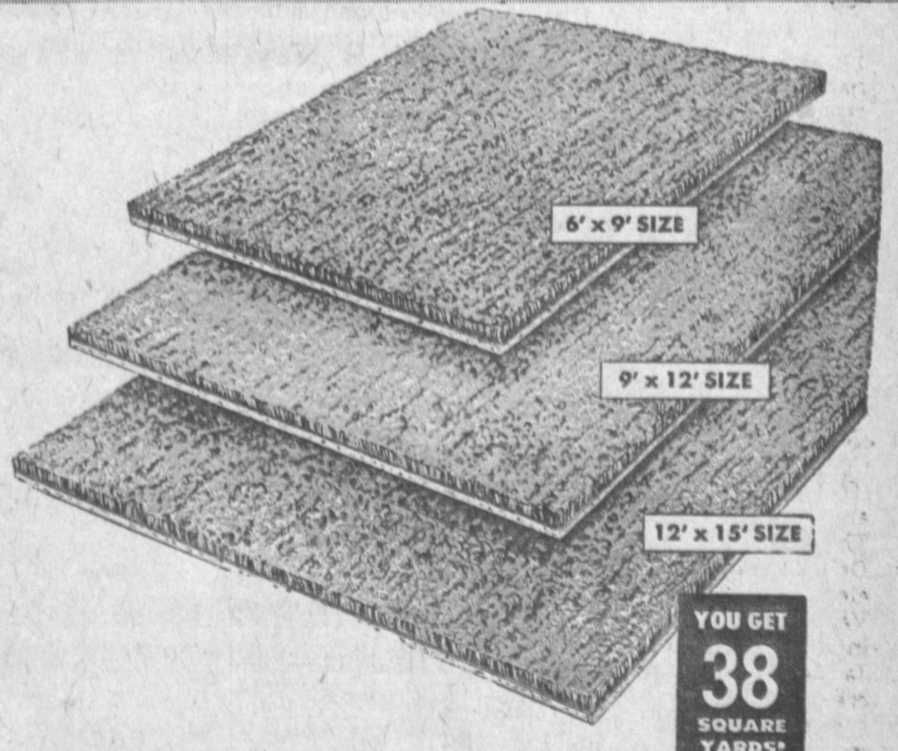

10-Pc. BEDROOM
Smart bookcase headboard bed, roomy 8-drawer dresser with huge mirror. Choice of finishes. Easy-to-clean plastic finish tops. Included are the innerspring mattress, box spring, steel bed frame, two bed pillows and chenille spread. Purchased separately... **\$149⁹⁵**

**CHOOSE YOUR OWN COLORS!
BUY ANY ROOM SEPARATELY!**

WE HAVE THE LARGEST SELECTION OF FURNITURE IN THIS AREA

Early American Charm

Authentic Early American dinette in soft glowing maple finish. Large oval table has extension leaf and plastic table top is mar-proof... stain, spill and burn resistant. Unique slat-back chairs are solid hardwood—built to last.

5-PIECE SET
\$77⁰⁰
\$1 A WEEK

Open Your Account and We Deliver Same Day

**Complete Solid Hardwood
Bunk Bed Outfit**
SOFT GLOWING MAPLE FINISH
Bed-time favorites will be close at hand with this storage headboard unit. Wagon wheel footboards just seem to say "Wagons Ho." You get 2 bookcase headboard beds, 2 wagon wheel footboards, side rails, guard rail, ladder and 2 comfortable bunky mattress units. Furnish the little buckaroos' room beautifully and save money, too.
COMPLETE BUNK BED OUTFIT \$108⁰⁰ \$1.50 a Week

Open Your Account and We Deliver Same Day

3 VISCOSE TWEED CARPETS
WITH CUSHION FOAM BACK
12'x15' - 9'x12' - 6'x9' - A Houseful of Fine Carpet!
-INSTALL THEM YOURSELF AND SAVE!
Viscose for Greater Beauty and Longer Wear!
All Three Only \$99⁹⁵
Now you can carpet your home with this colorful, viscose tweed carpet. 38 square yards of comfort and warmth. So soft, so cushiony with the foam pad back. So easy to clean, so long wearing. Lay it yourself and save installation costs. You get all three carpets: a 12'x15', 9'x12' and 6'x9', in colors to harmonize with any decor. Carpet for warmth, carpet for beauty. Take advantage of this low discount now.
NO RUG PAD NEEDED! Yours for Only \$1.25 WK.
Open Your Account and We Deliver Same Day