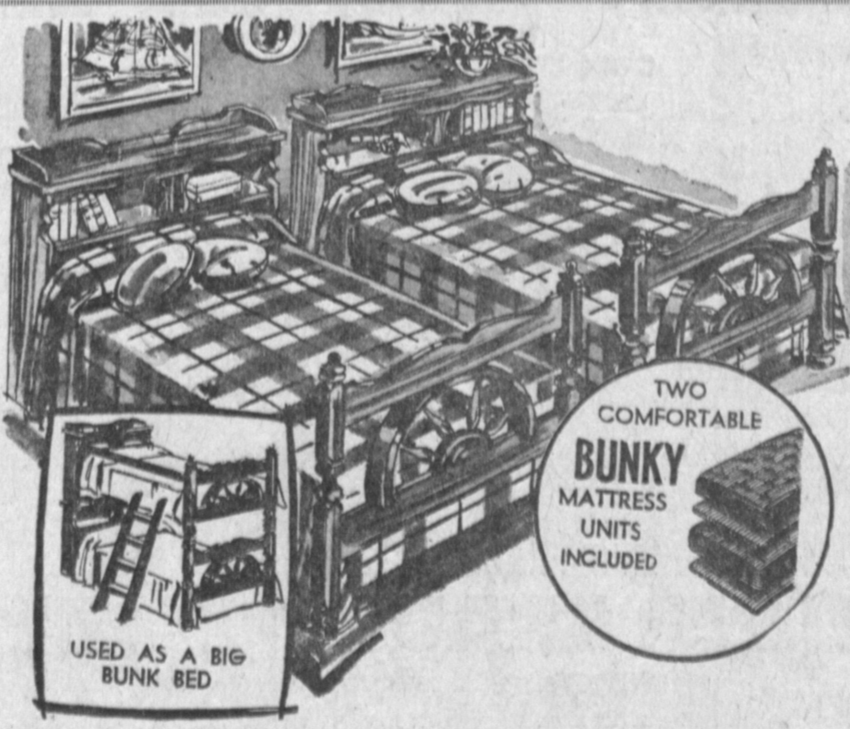

10-Pc. BEDROOM
Smart bookcase headboard bed, roomy 8-drawer dresser with huge mirror. Choice of finishes. Easy-to-clean plastic finish tops. Included are the innerspring mattress, box spring, steel bed frame, two bed pillows and chenille spread. Purchased separately... **\$149⁹⁵**

5-PIECE SET
\$77⁰⁰
\$1 A WEEK

Open Your Account and We Deliver Same Day

**Complete Solid Hardwood
Bunk Bed Outfit**
SOFT GLOWING MAPLE FINISH
Bed-time favorites will be close at hand with this storage headboard unit. Wagon wheel footboards just seem to say "Wagons Ho." You get 2 bookcase headboard beds, 2 wagon wheel footboards, side rails, guard rail, ladder and 2 comfortable bunky mattress units. Furnish the little buckaroos' room beautifully and save money, too.
COMPLETE BUNK BED OUTFIT \$108⁰⁰ \$1.50 a Week

Open Your Account and We Deliver Same Day

3 VISCOSE TWEED CARPETS
WITH CUSHION FOAM BACK
12'x15' - 9'x12' - 6'x9' - A Houseful of Fine Carpet!
-INSTALL THEM YOURSELF AND SAVE!
Viscose for Greater Beauty and Longer Wear!
All Three Only \$99⁹⁵
Now you can carpet your home with this colorful, viscose tweed carpet. 38 square yards of comfort and warmth. So soft, so cushiony with the foam pad back. So easy to clean, so long wearing. Lay it yourself and save installation costs. You get all three carpets: a 12'x15', 9'x12' and 6'x9', in colors to harmonize with any decor. Carpet for warmth, carpet for beauty. Take advantage of this low discount now.
NO RUG PAD NEEDED! Yours for Only \$1.25 WK.
Open Your Account and We Deliver Same Day