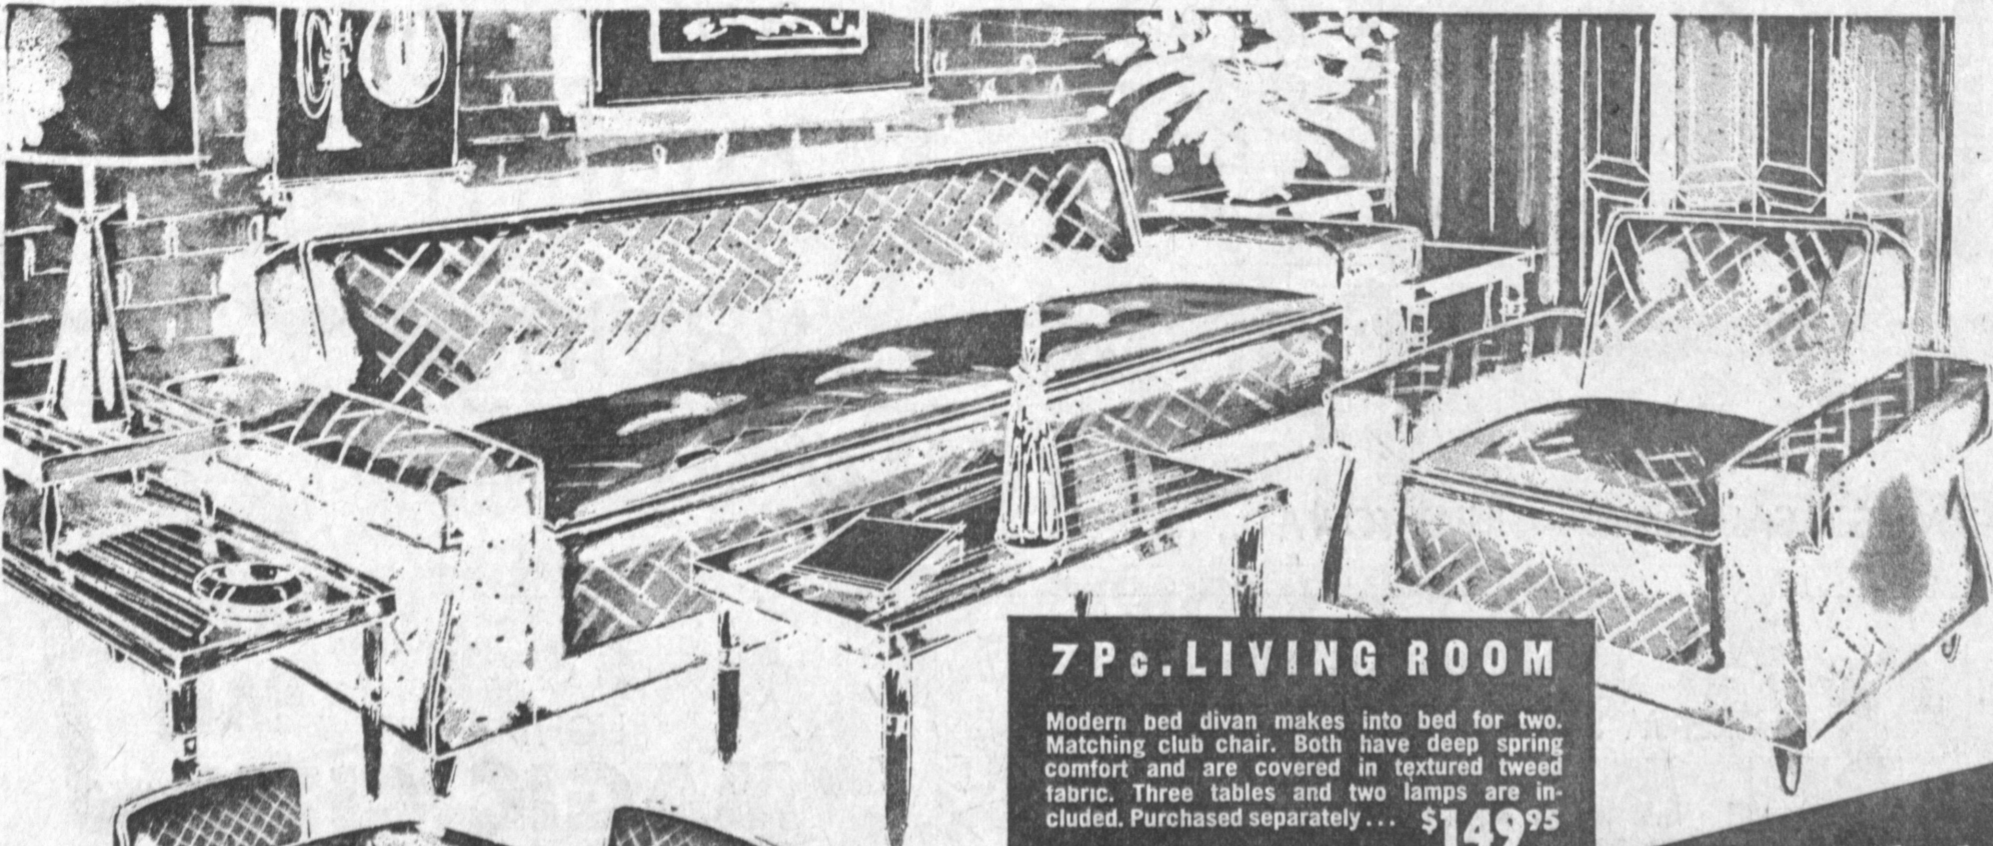

McMahan's \$100,000 Warehouse Sale!

SAVE \$50.00!

"The Modernmode"

7 P.C. LIVING ROOM
Modern bed divan makes into bed for two. Matching club chair. Both have deep spring comfort and are covered in textured tweed fabric. Three tables and two lamps are included. Purchased separately... **\$149⁹⁵**

**Living Room
Bedroom
Dinette** ALL **\$299⁹⁵** FOR 3

5-Pc. DINETTE
Dinette set consists of a bronzetone extension table with simulated marble top and 4 matching chairs... upholstered in figured plastic. Purchased separately... **\$49⁹⁵**

10-Pc. BEDROOM
Smart bookcase headboard bed, roomy 8-drawer dresser with huge mirror. Choice of finishes. Easy-to-clean plastic finish tops. Included are the innerspring mattress, box spring, steel bed frame, two bed pillows and chenille spread. Purchased separately... **\$149⁹⁵**

Open Your Account and We Deliver Same Day

3 VISCOSE TWEED CARPETS
WITH CUSHION FOAM BACK
12'x15' - 9'x12' - 6'x9' - A Houseful of Fine Carpet!
-INSTALL THEM YOURSELF AND SAVE!
Viscose for Greater Beauty and Longer Wear!
All Three Only \$99⁹⁵
Now you can carpet your home with this colorful, viscose tweed carpet. 38 square yards of comfort and warmth. So soft, so cushiony with the foam pad back. So easy to clean, so long wearing. Lay it yourself and save installation costs. You get all three carpets: a 12'x15', 9'x12' and 6'x9', in colors to harmonize with any decor. Carpet for warmth, carpet for beauty. Take advantage of this low discount now.
NO RUG PAD NEEDED! Yours for Only \$1.25 WK.
Open Your Account and We Deliver Same Day