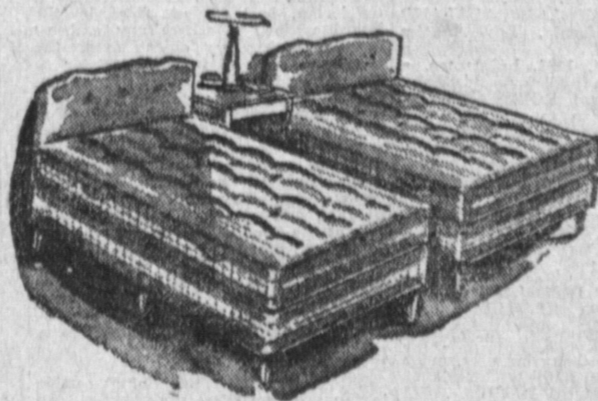

SMALL APPLIANCES

- GE STEAM-SPRAY-DRY IRONS**
Only 11 left. General Electric brand with all famous features. 22.00 value **12.88**

JUVENILE FURNISHINGS

- FOLDING STROLLERS**
One group of strollers, values to 21.95, now only **11.88**
- DELUXE CRIBS**
Six only. Assorted cribs in white and natural finish. Values to 39.95 **17.88**
- POTTY CHAIRS**
Famous Thayer brand. Natural finish. An 8.00 value **3.48**
- HIGH CHAIRS**
One group of famous name brand, deluxe high chairs. A 16.95 value **8.88**
- PLAY PENS**
One group of deluxe Thayer play pens sold "as is." Values to 24.00 **9.88**
- PUNKIN SEATS**
Only 6 left. All plastic, adjustable. A 10.00 value **4.88**

THESE ARE JUST A FEW OF MANY OF OUR BARGAINS IN JUVENILE FURNITURE!

STEREO'S AND TV'S

- 17" PORTABLE**
Two Only. Sylvania Argus model. Now Only **95.00**
 - 19" PORTABLE**
Three Only. General Electric. Now Only **138.00**
 - 19" PORTABLE**
Only one left. Famous RCA portable. Now Only **148.00**
 - 23" CONSOLE**
Only two left. General Electric. Now Only **108.00**
 - 23" CONSOLE**
Only two left. Motorola console. Now Only **138.00**
 - STEREO CONSOLE**
One only. GE Model 1100. Now Only **129.00**
 - STEREO RECORD CHANGER**
One only. Motorola portable stereo with automatic record changer. Now only **66.00**
- ASK TO SEE OUR MANY OTHER BARGAINS IN STEREO'S, HI-FI'S AND TV'S!

TWIN BED SALE!

A 169.00 VALUE

YOU SAVE 69.00

Your Choice of TWO Maple finish or modern style twin beds, sturdily constructed to stand hard use . . . TWO heavy-duty super coil box springs to match . . . and TWO super constructed comfortably soft mattresses with heavy, attractive covering. Rails and slats included.