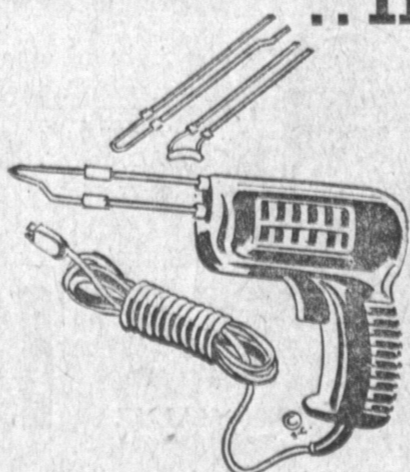

Your Choice

10c
ea

Values to
39c ea.

... handy tools for the handyman

Weller Solder Gun

For all soldering job. 1-yr. guarantee, replaceable tips.

Bernzomatic Torch Kit

Uses propane, 101 uses around home and shop. With tank and tip.

3 1/2" Bench Vise

Littleton No. 900 3 1/2" vise is American made, swing jaws, sturdy.

Values to
7.95

YOUR CHOICE

4.88

... transistor batteries

For better reception by replacing those old batteries now. These are built to last longer.