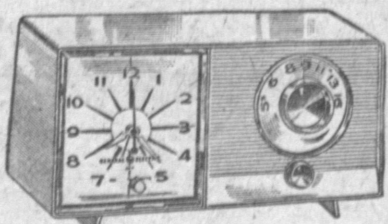

Model 1907

Reg. \$59.95
\$37⁹³

FULLY GUARANTEED

COMPARE
THIS VALUE
ANYWHERE
ANY TIME

CLOCK RADIOS

Closing out all display models at our actual cost!
All brand new and fully guaranteed . . .

- ZENITH
- RCA VICTOR
- GENERAL ELECTRIC
- EMERSON