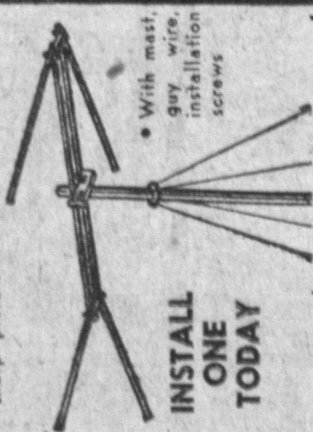

TV ANTENNA KIT

• Replace old antennas now for clear, sharp picture

INSTALL ONE TODAY

Complete Hardware Dept. 4.99 VALUE **2.28** Hardware Dept.

SHELVING UNIT

• Adjustable and versatile. Rust-proof, baked enamel finish with 42" high with rolled safety edges.