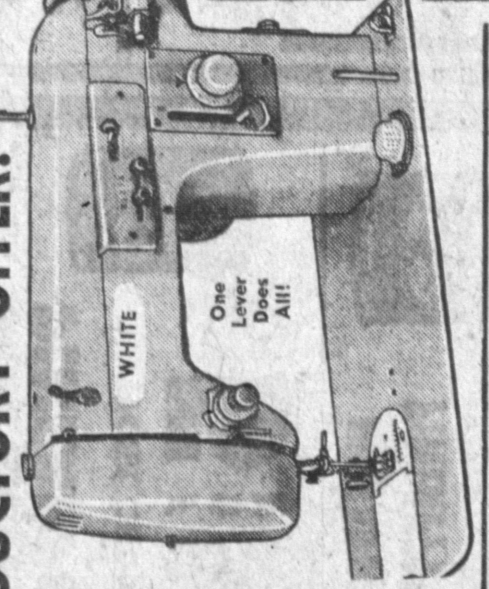

NAME BRAND VACUUMS DRASTICALLY REDUCED

As Low As **27** 07

Limited Supply