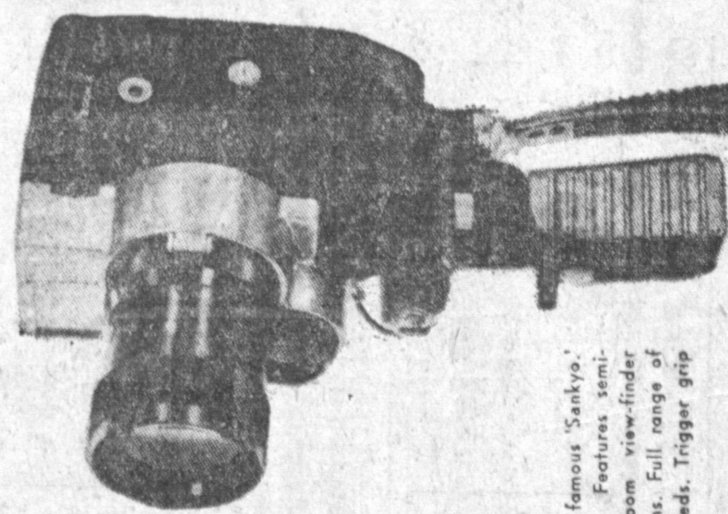

FANTASTIC "SANKYO" CLOSEOUT!

SANKYO ZOOM 8 MOVIE CAMERA

130.45 Value

59 95

Imagine less than 1/2 price for this famous "Sankyo." With 11.8 zoom lens, 10-35mm. Features semi-automatic exposure control. Zoom view-finder coupled to zooming action of lens. Full range of fast, normal and slow motion speeds. Trigger grip included at this low price.

DYNACHROME 8mm DAYLIGHT **2** 19 COLOR FILM with processing

FLOOR MODELS & DEMONSTRATORS

TAPE RECORDERS

AT LOW, LOW CLEARANCE PRICES!

ALL FULLY GUARANTEED

WHITE AUTOMATIC ZIG ZAG SEWING MACHINE

With cams for decorative sewing.

59 88

114.00 Value

INTRODUCTORY OFFER!

BRAND NEW 'WHITE' UNIMATIC ZIG-ZAG

134.00 Value

78 88

No Attachments Needed!