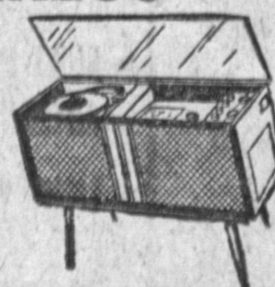

ONLY 7 LEFT - DELUXE  
**RECORD PLAYERS, \$35 Val. . . 21<sup>88</sup>**

ONLY 11 LEFT - Reg. 44.00 Values  
**DELUXE STEREO RECORD PLAYERS 28<sup>00</sup>**

We Have Several "One-of-a-Kind" Models All Priced at Similar Savings

**PORTABLE TV's**

17" - 19" - 21"  
NEW FLOOR SAMPLES

**88<sup>00</sup>**

And Up

**NEW CONSOLE & LOW BOY TV'S**

Big 23" Screens  
Famous Makes  
Modern and Maple

Priced From **168<sup>00</sup>**

**GE CONSOLE STEREO**

with FM-AM Radio  
• Diamond Needle  
• Hardwood Cabinet

**168<sup>00</sup>**

WE HAVE OTHERS AT SIMILAR SAVINGS

**FM - AM RADIOS**

45.00 Value

**26<sup>88</sup>**

**ONE GROUP CLOCK RADIOS**

GE - Packard-Bell - Sylvania