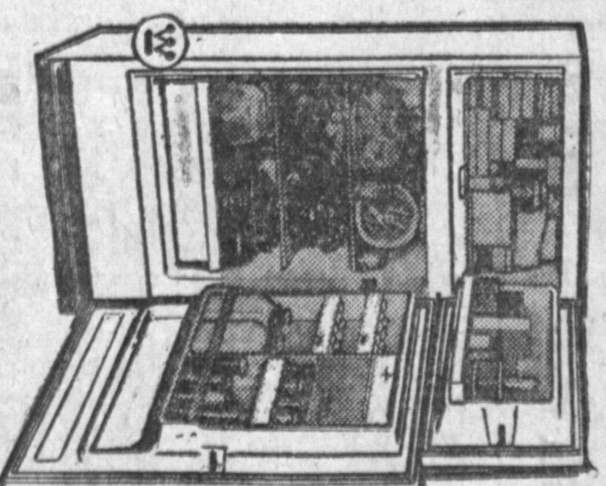

37 TO 57c

EVERETT

23" ZENITH ANGLE "SPACE COMMAND" REMOTE CONTROL ROLL-ABOUT TV

Famous Zenith handcrafted quality. "Space Command" wireless remote control for your convenience. Handsome roll-about decorator cabinet. Huge 23" picture tube for easy viewing. Model J-3308

Now Only...
\$246

CMA EXCLUSIVE FACTORY DIRECT PURCHASE!

WESTINGHOUSE 13 CU. 2-DR. FROST FREE REFRIGERATOR

FROST FREE FREEZER

Refrigerator and freezer never needs defrosting. Tall bottle space, convenient door storage for eggs and butter. Full width crisper. Store more... stores better in giant size refrigerator section.