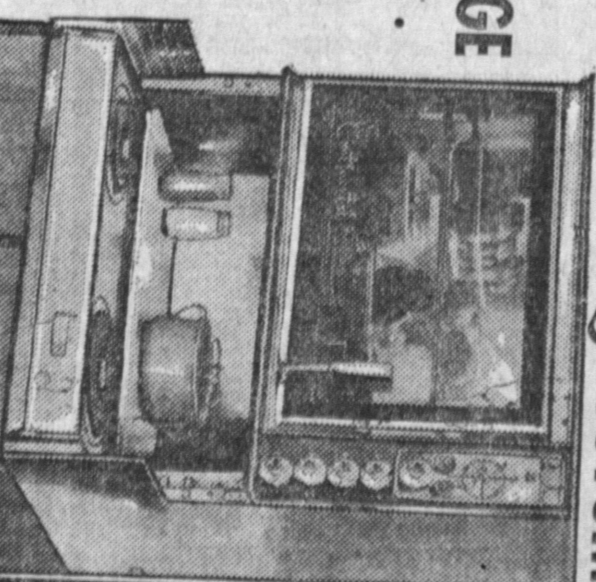

269.95 VALUE
\$188 1.50 A WEEK

PORTABLE TV CLEARANCE

FLOOR SAMPLES — DEMONSTRATORS — FULLY GUARANTEED SAVINGS TO 50% ON ZENITH, RCA, MOTOROLA, WESTINGHOUSE

19" ADMIRAL PORTABLE \$177
 19" MOTOROLA WIRELESS REMOTE CONTROL PORTABLE \$166
 19" RCA VICTOR PORTABLE \$128

WESTINGHOUSE Continental CUSTOM

ELECTRIC RANGE LOOKS BUILT-IN... IS BUILT-IN!!

A distinctive, smartly styled 30" Electric Range that puts everything at eye and arm level. In addition to its modern design, the Continental features the finest Westinghouse conveniences that make cooking much simpler, food so easier, and clean-up so much easier. Price includes \$49.95 wood base.