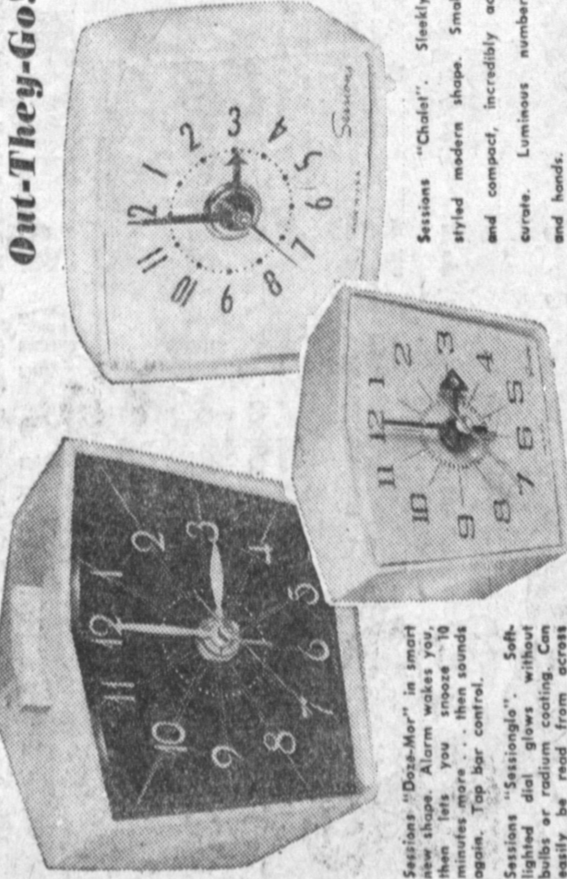

AMERICA'S LARGEST DISCOUNT DEPT. STORES
GMA
WITH COMPLETE DISCOUNT SUPER MARKETS

AMERICA'S LARGEST DISCOUNT DEPT. STORES
GMA
WITH COMPLETE DISCOUNT SUPER MARKETS

ANAHEIM • 1440 S. LOS ANGELES ST
TORRANCE • 20225 S. WESTERN AVE.

AMERICA'S LARGEST DISCOUNT DEPT. STORES
GMA
WITH COMPLETE DISCOUNT SUPER MARKETS