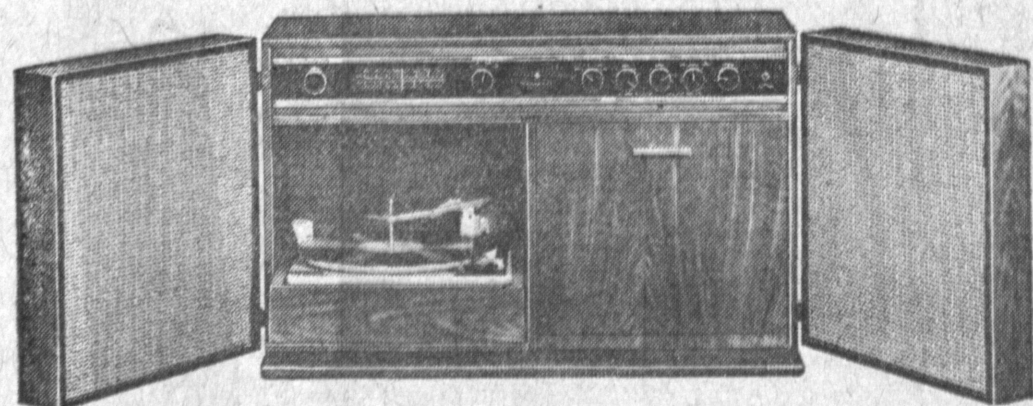

# Music for Christmas

This speaker will receive hi-fidelity music through your household wiring...

from this 6-speaker G-E stereo...

when plugged into any wall-socket anywhere in your home!

General Electric's Home Music Distribution System is perhaps the most significant innovation in the recorded music field since stereo. Here's how it works:

A tiny FM transmitter can be installed in three models of 1963 General Electric Stereo consoles. Its signal is carried through the standard household wiring. The receiver speaker above will play phonograph or radio music from the console wherever the speaker is plugged in.

Home Music Distribution System heads the list of unique innovations you get only from General Electric. It's available now—on the Custom Decorator series (above), Barrington and Sutton.

The Custom Decorator combines six speakers with a Dual Channel Stereo Amplifier to provide full range high fidelity sound reproduction. Features a General Electric designed and built AM/FM/FM-Stereo Tuner, Ceramic Stereo Cartridge with Diamond Stylus. Take your choice of four furniture styles—Danish Modern Walnut, Early American Maple, Provincial Cherry and French Provincial Antique White, each in genuine hardwood veneer.