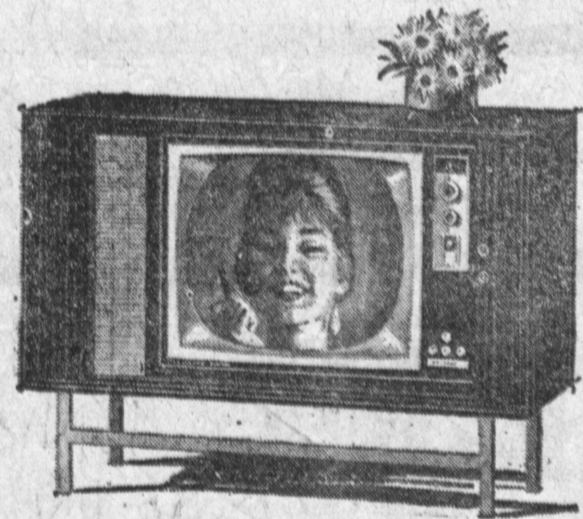

"THE ERICKSON"
Model 213-G-33-R
265 Sq. in. Viewable Picture