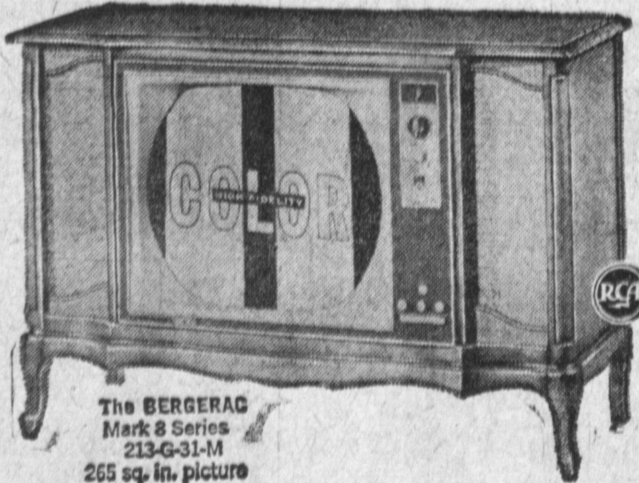

"The Dutchman" has the largest selection (at the lowest prices) of Color Television sets in the entire Torrance South-Bay Area...

RCA VICTOR COLOR TELEVISION

ECONOMY COLOR TV

The GAYNOR
Special Series 213-G-15-M
260 sq. in. picture

COMPARE COLOR FIDELITY! PICTURE POWER! STYLING BEAUTY!

NEW Super-powerful "New Vista" Tuner pulls in clearer, clearer pictures from usually hard-to-get stations! This always dependable, revolutionary nuvistor tube is the most powerful ever designed by RCA Victor!