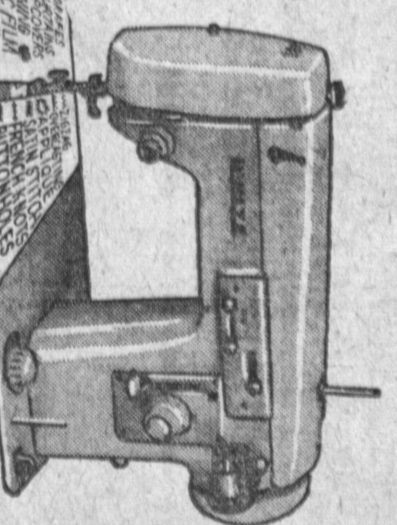

SABRE SAW

Heavy duty 2.5 amp model is vibration free. 2 position base, 3 blades. Gives 3300 strokes per minute.
MODEL H-75
44.50 VALUE
29 91

OUR BIGGEST EVENT OF 1962

WE'RE LOADED WITH GIFTS & GOODIES

STEP UP TO WHITE
FAMOUS SINCE 1876
AUTOMATIC ZIG-ZAG SEWING MACHINE

REG. 154.00
78 88 *
*DISCOUNTED FOR THIS SALE ONLY

EASY TERMS OR LAY-AWAY
DOES ALL THIS
• FINISHES ALL TYPES OF SEWING
• BASTING STITCH
• STITCHES OVER PINS
• STRAIGHT STITCHING
• CREATIVE EMBROIDERY
• SEWING ON CURVED SURFACES
• SEWING ON TUBES
• SEWING ON RUFFLES
• SEWING ON COLLARS
• SEWING ON SLEEVES
• SEWING ON CUFFS
• SEWING ON PLEATS
• SEWING ON ZIPPER
• SEWING ON BUTTONS
• SEWING ON LAPS
• SEWING ON POCKETS
• SEWING ON BELTS
• SEWING ON COLLARS
• SEWING ON SLEEVES
• SEWING ON CUFFS
• SEWING ON PLEATS
• SEWING ON ZIPPER
• SEWING ON BUTTONS
• SEWING ON LAPS
• SEWING ON POCKETS
• SEWING ON BELTS