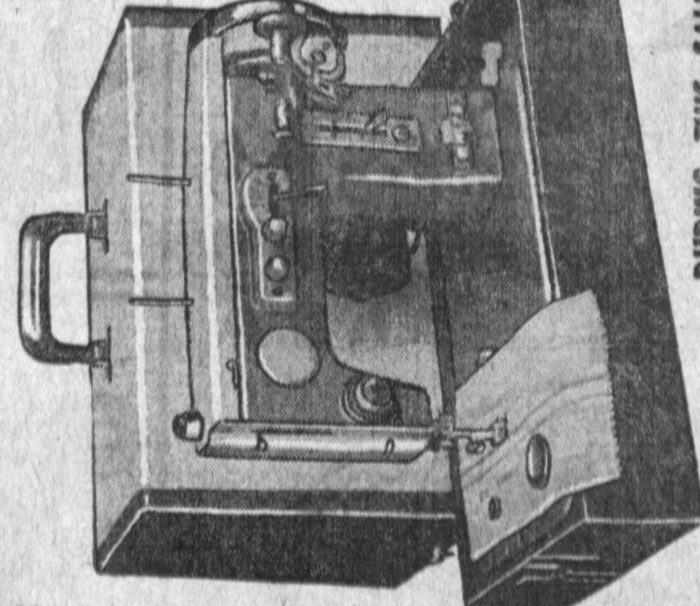

1 71
2.95 Value

4 Piece STANDING WROUGHT IRON TOOL SET

9.95 Value **5 21**

Black antique finish with bolt tipped handles. Comes with poker, shovel and rectangular based stand.

FIREPLACE GAS LOGS

Complete 3 log set with burner. Comes with the charm of a real wood fire... plus odorless efficient heating.

29.95 Value **19 91**

7 PIECE BRASS FIREPLACE ENSEMBLE

Solid brass with keyhole fillings base, Pull-O-Matic black brass and filled brass and iron with ure top. Complete with 4 pc. brass fire shovel set, rectangular based stand. 35" wide x 31" high.

39.95 Value **24 91**

1-GAL. PLANT SALE

2 0 $1 1

Crape Myrtle 6-7' High
English Laurel
Madam Laurel
Myrtle Fig
Values to 1.48

VALUABLE COUPON 25c

CASH VALUE COUPON

NORTHROP KING DICHONDRA SEED

1 lb. box purest seed possible

Regular $1.61

WITH THIS COUPON

1 36

Coupon good thru Dec. 5th

25c

CMA

IS IT REALLY CHRISTMAS WITHOUT A REAL CHRISTMAS TREE?

Celebrate Christmas with a REAL Christmas Tree from our Patio & Nursery Dept. Beautiful trees at discount prices!

YOUR CHOICE Holiday Spruce-Up Special

99c ea.

JUMBO 10" lamb wool long handled applicator

26-oz. size Johnson's Suede

HOUSEWARES DEPT.

SPECIAL CHRISTMAS FREE OFFER! *

WHITE sewing machines

SINCE 1876

AUTOMATIC ZIG-ZAG

LOOK WHAT IT DOES:

- Buttonholes
- Blind Hems
- Darns and Monograms
- Sews on buttons

DOUBLE GUARANTEE

Guaranteed by CMA and White Sewing Machines

Model 748

COMPLETELY PORTABLE

NOTHING EXTRA TO BUY!

114.00 VALUE

41 20

DURING THIS SALE

* FREE STURDY PORTABLE CASE

With purchase of this machine

* FREE HIGH QUALITY PINKING SHEARS

With purchase of this machine

TERMS TO FIT YOUR BUDGET OR LAY-AWAY FOR ONLY $1.00 'TIL CHRISTMAS!

PORTABLE MIXER

10 48

* WHITE hand mixer beats, whips, stirs. It's the gift Mom will appreciate all year long!

HOUSEWARES DEPT.

MODEL HM 114

CONVENIENT!

EVERYTHING FOR THE HOME, CAR & FAMILY UNDER ONE ROOF!

Christmas Decorations!

FOR OUTDOORS FOR INDOORS

In Hardware Dept.

ATTN: HOME OWNERS & BUSINESSMEN—CMA HAS EVERY DECORATING NEED FOR CHRISTMAS

6' VINYL TREE

Choice of dark green or sparkling white vinyl needles. Fireproof, lasts for years. Complete with stand.

14.95 VALUE

9 91

7' DELUXE POM-POM "141 BRANCHES"

Gleaming pom-poms tip each branch. Deluxe aluminum twist and curl needles for full effect. Complete with stand.

29.95 VALUE

19 91

25-LITE OUTDOOR BULB SET

U.L. approved, weatherproof. Lights burn independently.

4.95 VALUE

2 99

$1 LAY-AWAY

INDOOR ACCESSORIES

REVOLVING COLOR WHEEL

4 revolving colors. Makes your Christmas decor a success. U.L. approved.

7.99 VALUE

3 91

STAPLER KIT by "ARROW"

Just the thing for parties, holidays, picnics, picnics, picnics. Complete with staples. Terrific!

5.95 VALUE

3 88

25 LIGHT INDOOR SET

4.95 VALUE

2 91

U.L. approved. Ideal for live or artificial trees.

See Our Christmas Display!

POWER TOOL GIFTS: FAMOUS BRANDS: MANY OTHER BUYS

In Hardware Dept.

Sunbeam ELECTRIC HANDSAW

Quality Sunbeam power shop tool with rip guide and fit adjustment. It's 7 saws in one.

29.95 VALUE

19 88

MODEL H-29