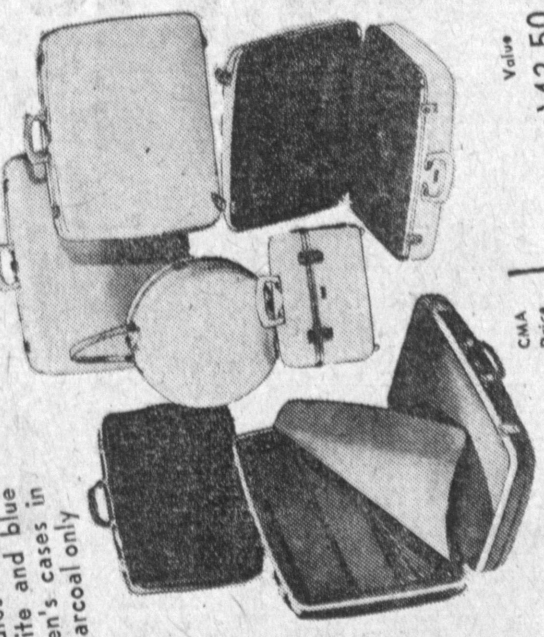

Value	CMA Price	Value	CMA Price
19.95	13.88	42.50	27.88
22.95	15.88	24.95	16.88
19.95	13.88	41.95	27.88
34.50	22.88	45.00	29.88

ENTIRE STOCK OF MEN'S SUITS ON SALE!

IT'S HERE!
THE BIGGEST "HOLIDAY" SUIT SALE IN HISTORY!

- Latest Ivy, Continental & Conventional Styles
- 2 or 3 Button Jackets
- Plain or Pleated Trousers
- Finest All Wool Worsteds
- Wool and Silk Blends
- All Wool Reverse Twists
- Wool and Mohair Blends
- Wool and Dacron Blends
- Latest Colors and Patterns
- Full Range of Sizes

BUY NOW WHILE SELECTION IS BEST... AND SAVINGS ARE BETTER!

59.95 Value
44.88 Reg.
CMA Price
YOU SAVE $6.73
3815

69.95 Value
54.88 Reg.
CMA Price
YOU SAVE $8.23
4665

85.00 Value
64.88 Reg.
CMA Price
YOU SAVE $9.73
5515

$1 WILL HOLD ANY SUIT IN LAY-AWAY!

AMERICA'S LARGEST DISCOUNT DEPT. STORES
CMA
WITH COMPLETE DISCOUNT SUPER MARKETS

ANAHEIM • 1440 S. LOS ANGELES ST
TORRANCE • 20225 S. WESTERN AVE.

AMERICA'S LARGEST DISCOUNT DEPT. STORES
CMA
WITH COMPLETE DISCOUNT SUPER MARKETS

ANAHEIM • 1440 S. LOS ANGELES ST
TORRANCE • 20225 S. WESTERN AVE.