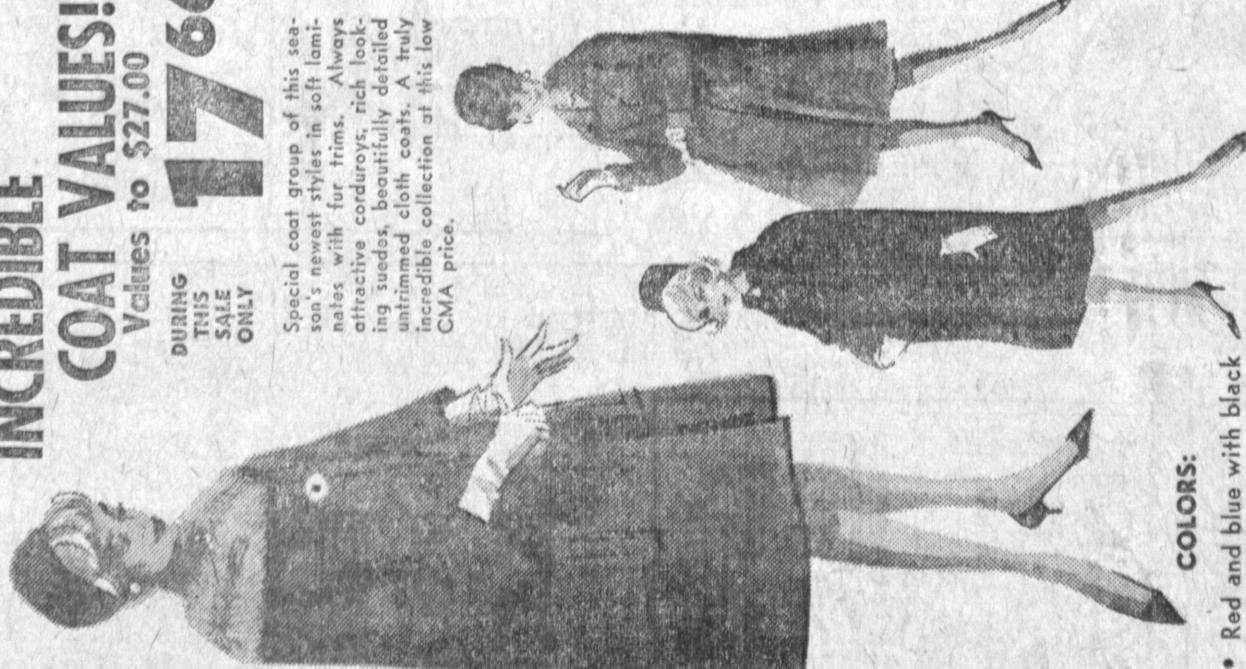

1. COLORS:
2. Red and blue with black fur trims.
   - Rust & tan & green in suede and corduroy.
   - All the latest fall tones.

ONLY $1 HOLDS ANY COAT IN LAYAWAY!

LADIES' BLOUSES & SHIRTS

2 FOR $3 1.99 EA. VALUE

Lovely tailored shirts and dressy blouses. 100% fine cotton. Long sleeves, short sleeves, roll-up sleeves. Also pullover and button down blouses. Wash fast colors. Sizes 32-38.

BUY SEVERAL AT THIS LOW PRICE!

LADIES' WOOL DRESSES

8.99 VALUE **$6**

Here it is! A wool dress group with wool fabric imported from Italy. Woven by master craftsmen. Huge selection of youthfully styled dresses, plaids, solids, prints and checks in a rainbow of colors. Sizes: 7-15 petites, 7-15 missy, 8-20 regular.

SLACK RIOT!

COMPLETE FALL SELECTION! HUNDREDS TO CHOOSE FROM!

Choose now while stock is at its peak. We get volume just in. Continental Pleated models. ALL SPECIALLY LOW PRICED FOR THIS SALE! HURRY!