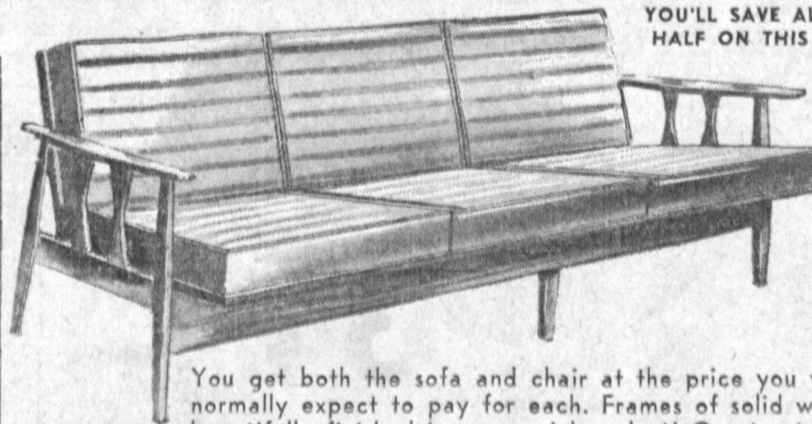

YOU'LL SAVE ALMOST HALF ON THIS BUY!