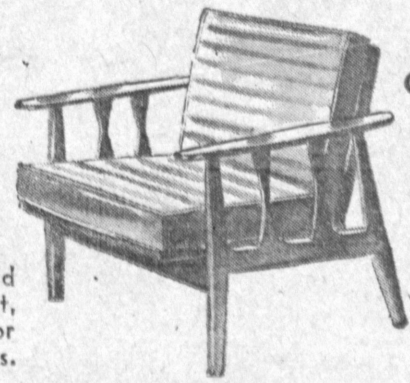

DANISH SOFA AND CHAIR

$139.95 Value
GRAND OPENING PRICE BOTH SOFA and CHAIR
$78

You get both the sofa and chair at the price you would normally expect to pay for each. Frames of solid walnut, beautifully finished in warm, rich walnut! Constructed for years of easy living. Reversible stripes and solid fabrics. Choose from Tangerine, Turquoise or Brown.