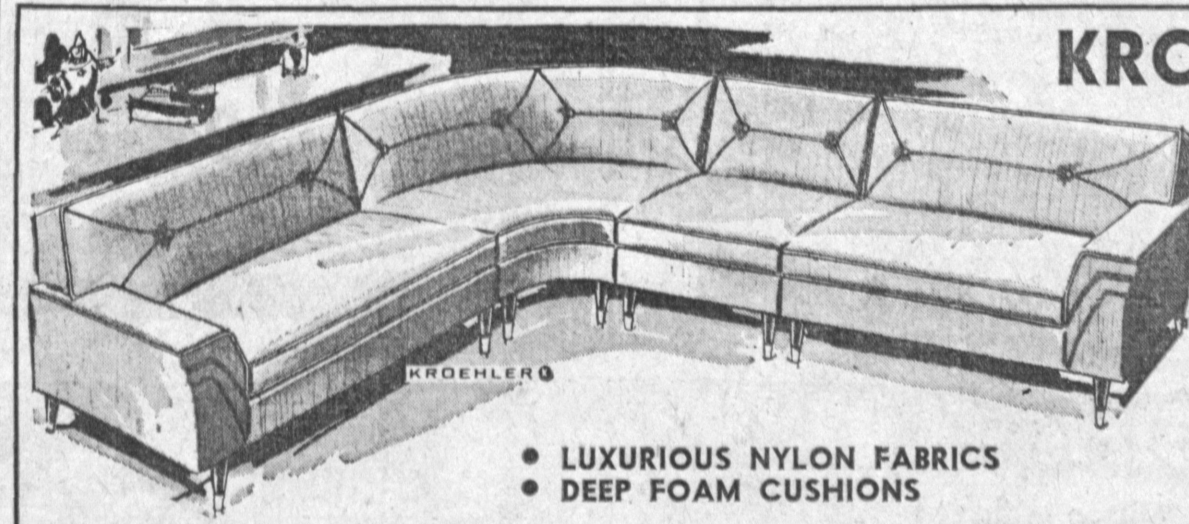

KROEHLER 3-Pc. SECTIONAL

Spacious, finely proportioned, this sweeping sectional will fill your living room with new charm and comfort. Can be arranged dozens of ways to suit your room or taste. Deep-foam cushions are zippered and reversible.

$389.95 Value
Grand Opening Price—All 3 Pieces
$198

- LUXURIOUS NYLON FABRICS
- DEEP FOAM CUSHIONS

TERRIFIC BATH POLE ROOM DIVIDERS

Give your bathroom that modern look with this 3 shelf divider... and you acquire that additional storage room... a bathroom can always use. Chrome plated for that elegant appearance!

$19.95 Value
Grand Opening Sale Price
7.50

"COMPLETE" BUNK BED

NOTHING MORE TO BUY!
Includes Bunk Beds... 2 Mattresses... 2 Foundations... Guard Rail and Ladder... Don't confuse these beds with incomplete narrow 30 inch beds advertised elsewhere. These are a full 39 inch twin bed size.

$158 Value
GRAND OPENING SALE PRICE
$68

SALE OF ENGLANDER FOAM or COIL SPRING SLEEP SETS

Englander "LARK" Foam or Coil Spring Sleep Set

Reg. $79 Value
$49
You'll enjoy the best night's sleep you've ever had on one of these Englander mattresses... Choose either Foam Latex or Coil Spring to fit your particular desire! Your Choice COIL SPRING or FOAM Twin Size Free Set of 4 Legs

Englander "SKYLARK" FOAM or COIL SPRING SLEEP SET

Reg. $119 Value
$69
COIL SPRING OR FOAM twin or full size

Englander "PROPEREST" CUSTOM FOAM or COIL SPRING SLEEP SET

Reg. $139 Value
$89
COIL SPRING OR FOAM twin or full size