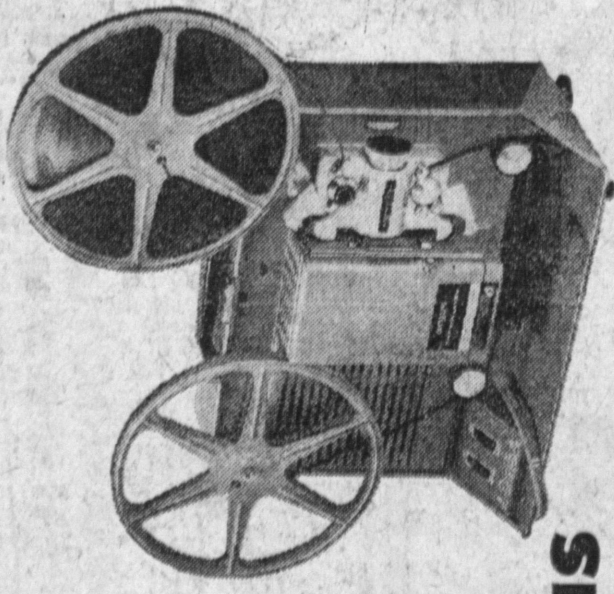

Pre-Christmas Values . . . LAY-AWAY AND SAVE NOW!

Famous Argus

8MM MOVIE OUTFIT

3-LENS TURRET CAMERA—All f1.9 lenses. Electric eye meter for perfect exposed movies.
500-WATT PROJECTOR—400ft. capacity. Features controls for forward, reverse and stills. Complete with case.
REG. 179.95—BOTH UNITS FOR ONLY

Layaway Now! Save $11.95 Down Layaway for Xmas!
BONUS OFFER WITH THE PURCHASE OF THE ARGUS MOVIE OUTFIT . . . YOU GET AT NO EXTRA CHARGE, 30x40 TRIPOD SCREEN—VALUE 9.95

119.95

FULL REMOTE CONTROL
FOCUSES! REVERSES!
CHANGES SLIDES!
ALL BY REMOTE CONTROL

SAWYERS
"500" R
2X2 SLIDE
PROJECTOR

Reg. 99.95 — Sale $79.95
7.95 DOWN

LOOK . . . ADDED BONUS

Free . . . 40x40 beaded screen on tripod, $12.95 value at no extra charge with purchase of Sawyer projector.

Projection Screens

30 x 40
Reg. 12.95
Now $7.95
40 x 40
Reg. 14.95
Now $9.95

Imagine Buying an
ARGUS C-3 CAMERA
for Only

29.95

8mm
KODAK
BROWNIE
OUTFIT

CAMERA
EVEREADY CASE 24.95
2-LITE BAR WITH CASE 8.95

REG. 44.85
Sale Price . . $21.88

PERFECT PICTURE
PROJECTION

Acm-B-Lite
PROJECTOR
REG. 21.95
13.95

KODAK
Motomatic
35
CAMERA
Reg. 109.95
79.95

Save 12.00—Reg 29.95
7x35 BINOCULAR WITH CASE 17.95
Pre-Christmas Sale Price
Other sites available from 6x30 up at SALE PRICES

BINOCULARS

7x35 Binoculars. All lenses fully coated for perfect definition. Perfect anti-reflecting treatment. Perfect parallel light rays. Fully guaranteed.

"YULE LOVE"

OUR GIGANTIC

PRE-CHRISTMAS

LAY- AWAY SALE

in **Downtown Torrance**

THURSDAY, FRIDAY, SATURDAY, NOVEMBER 1, 2, 3

BIG SAVINGS

In every store! Thousands of gift items, home decorations, party needs, holiday fashions . . . everything you and those on your gift list want for Christmas will be found now in your Downtown Stores! Merchants have gone "all out" for you.

BIG SELECTIONS