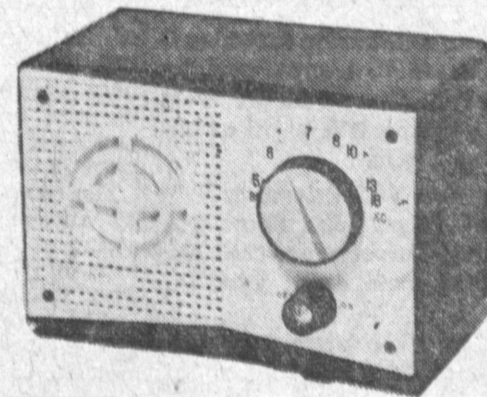

\$86⁶⁶

• RCA VICTOR STEREO CONSOLETTA

\$99⁹⁹

• AM-FM STEREO CONSOLETTA

\$138⁸⁸

All have 4-speed Phono with full stereo cartridge.

BROUGHT BACK BY POPULAR DEMAND!

BIG, POWERFUL 5-TUBE RADIO

BIG BEN PRICE **5⁸⁸**

In your choice of colors to grace any table

6 TRANSISTOR RADIOS REGULAR \$14.95

BIG BEN PRICE **7⁷⁷**

Complete: Battery, Earphone and case

ALL TRANSISTOR AM-FM PORTABLE RADIO

28⁸⁸

Compact ALL