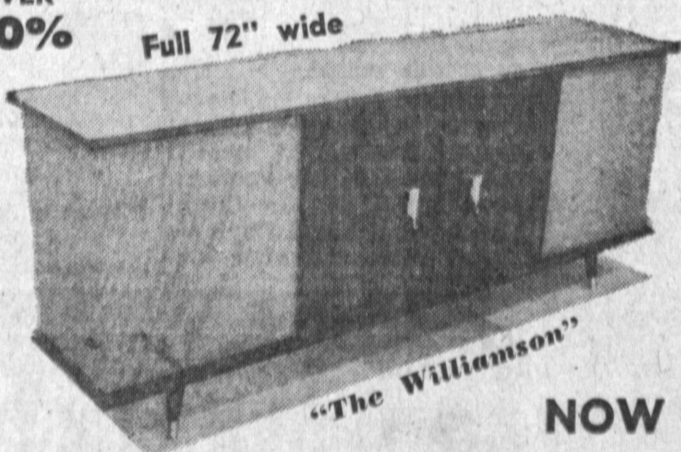

***\$200 trade**

on this impressive lowboy that features Western styling in hardwood veneers and remote control.

As Low As **2⁶⁶** Per Week

BUY IT AT BEN BEN NOW

NO MONEY DOWN UP TO 36 Mo. TO PAY

SAVE OVER **50%**

GARRARD-JENSEN

Full 72" wide

"The Williamson"

NOW **238⁸⁸**

COMBINE Complete Home ENTERTAINMENT CENTER

- Garrard 4-speed changer
- Jensen speakers
- AM/FM Simulcast radio
- Oiled walnut cabinet
- Multi-plex ready
- Diamond needle