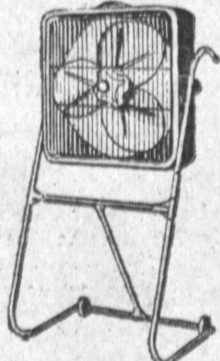

PALLEY SPECIAL PRICE **19.88**