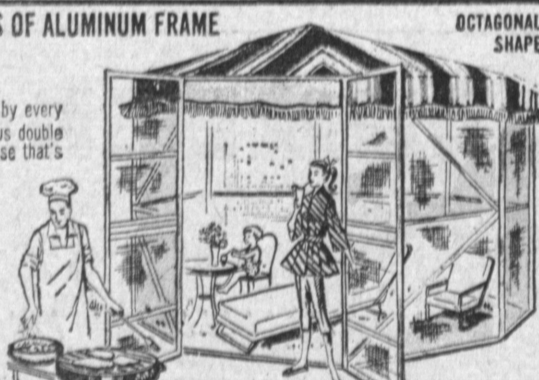

palley's

KEEP COOL—ENJOY HOT WEATHER MULTI-PURPOSE AIR CIRCULATOR

Perfect for use on floor or table... or use it on window sill... will cool an entire room... four 10" aluminum blades provide 1200 CFM of cooling air... Super powered motor never requires oiling... 115V-60C... UL approved... Model 52-10.

ONLY **6.88**

12" ELECTRIC FAN

Create your own personal breeze with this sturdily built fan in modern design... tip-proof base... adjustable, allows breeze to blow up or down... 4 pole, high starting torque motor... off-on switch... quiet operation...

U.L. Approved **10.88**

ALL-PURPOSE 20" PORTABLE COOLER WITH STAND

This powerful fan cools a room in no time at all... may be used to draw in cool air or to exhaust stale air... moves 6100 CFM... manually reversible... push button control... two speed motor never requires oiling... Grills on both sides for child-safe protection... efficient Venturi design, 3-20" blades... UL approved... Model 5745

PALLEY SPECIAL PRICE **19.88**

POPULAR PRICED BREEZE MAKERS

- #803... 8" Stationary... **3.88**
- #1053... 10" Oscillating... **7.88**
- #1253... 12" Oscillating... **9.88**

PORTABLE AIR COOLER

#1230 **18.88**

DELUXE PORTABLE AIR COOLER

It cools... filters... circulates air... ventilates... no special installation or wiring needed... lightweight, easily moved from room to room... water level indicator... built-in water recirculation pump... trough type water distribution system... 13"x14"x13 1/2"...

#1250 **24.88**

no mail orders, please

FOLDING OVERNITE COT