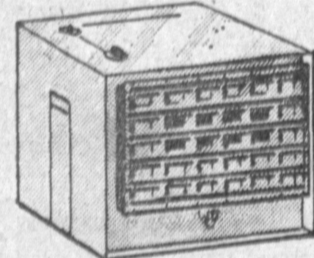

PORTABLE AIR COOLER

#1230 **18.88**

DELUXE PORTABLE AIR COOLER

It cools... filters... circulates air... ventilates... no special installation or wiring needed... lightweight, easily moved from room to room... water level indicator... built-in water recirculation pump... trough type water distribution system... 13"x14"x13 1/2"...

#1250 **24.88**