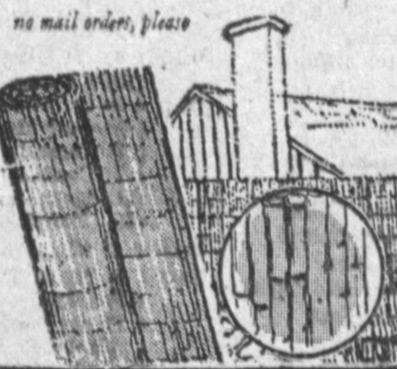

3/4" BAMBOO POLE FENCING

If you want long lasting value and complete privacy... invest in thick, sturdy 3/4" Pole Fencing... a strong weather resistant fencing heavily reinforced with stainless steel wire... so thick you can't see through it... wonderful for shade or privacy screens... offers more protection for your outdoor rooms... the ultimate in jumping of this type... 3/4" diameter **14.88**