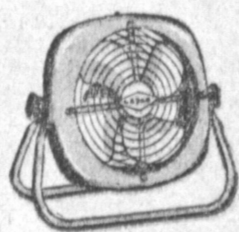

RAYON DUST MOP

11"x16" reversible head of 100% Rayon Yarn has opening in center for easy dusting around furniture legs... non-scratch flexible plastic connector... colorful, lightweight handle... **98¢ each**