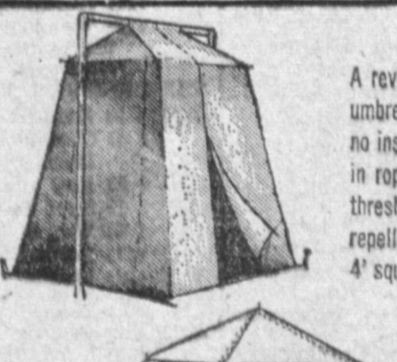

T-180 THE OUTPOST TENT

A revolutionary tent design with all the advantages of an umbrella tent... supported by special exterior assembly... no inside poles needed... dry treated duck floor with sewn in rope hem... stake loops... rodent & insect barrier threshold... zippered screen door... heavy duty water repellent Drill... 9'x9' floor size... 4' square at eave... 7' highest peak... **28.88**