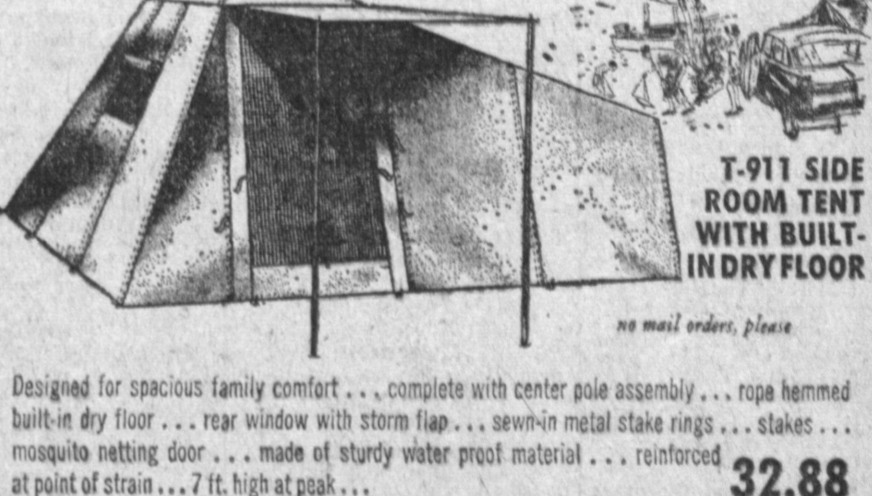

T-911 SIDE ROOM TENT WITH BUILT-INDRY FLOOR

Designed for spacious family comfort... complete with center pole assembly... rope hemmed built-in dry floor... rear window with storm flap... sewn-in metal stake rings... stakes... mosquito netting door... made of sturdy water proof material... reinforced at point of strain... 7 ft. high at peak... **32.88**