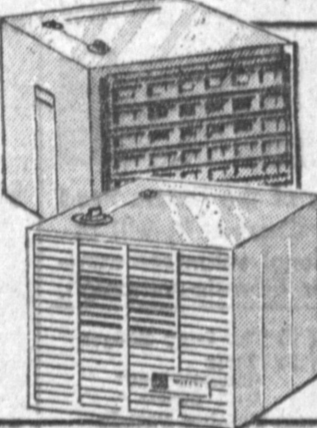

palley's JULY 4th SALE

WE WILL BE CLOSED JULY 4th. HAVE A HAPPY HOLIDAY!

MATCHSTICK BAMBOO CAFE CURTAINS

Cool informality for warm weather decor... in natural to blend with any decor... easy to paint... easy to clean... heavy cloth on the back for convenient placement of drapery hooks... control sun or glare... widen windows... screen out undesirable views... slender strips of bamboo woven together by cord to create a marvelous window drape.

- Approx. 24"x24" Cafe Curtains **69¢ pr.**
- Approx. 30"x30" Cafe Curtains **1.29 pr.**
- Approx. 30"x36" Cafe Curtains **1.69 pr.**
- 9"x54" Valances **69¢ ea.**

no mail orders, please

PORTABLE AIR COOLER

DELUXE PORTABLE AIR COOLER

WAX APPLICATOR

... has reversible, easily replaceable head for double life... spreads smoothly... rinses easily... completely washable... **68¢ each**

FLOOR WAXER WITH TRIGGER HANDLE

Wax floors without treading or splashing... pull the trigger in the handle... and it does the job by regulating the flow of wax... easy to clean... easy to use... **2.68**

PERMA-PRESS SPONGE MOP

Soft touch squeezing Perma-Press feature keeps your hands out of mop water... thirsty cellulose sponge... colorful, lightweight handle... **99¢ each**

RAYON DUST MOP

11"x16" reversible head of 100% Rayon Yarn has opening in center for easy dusting around furniture legs... non-scratch flexible plastic connector... colorful, lightweight handle... **98¢ each**

KEEP A COOL 4th of JULY MULTI PURPOSE AIR CIRCULATOR

Perfect for use on floor or table... or use it on window sill... will cool an entire room... four 10" aluminum blades provide 1200 CFM of cooling air... Super powered motor never requires oiling... 16"x16"x4 1/2", 115V-60C... UL approved... Model 52-10 **ONLY 6.88**

12" ELECTRIC FAN