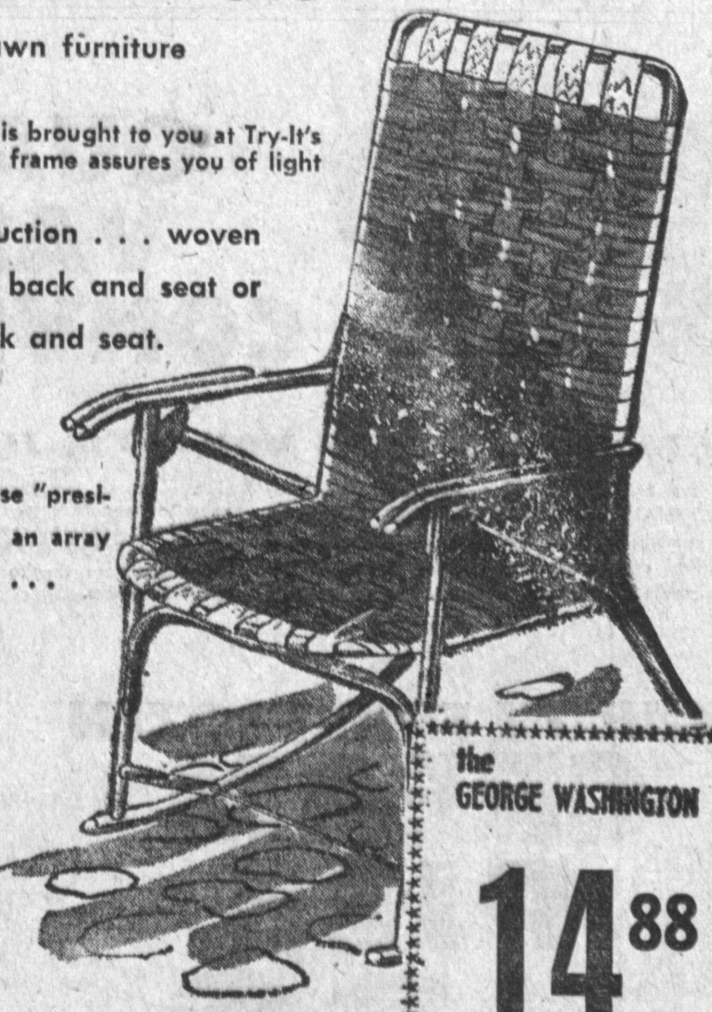

the GEORGE WASHINGTON

14⁸⁸