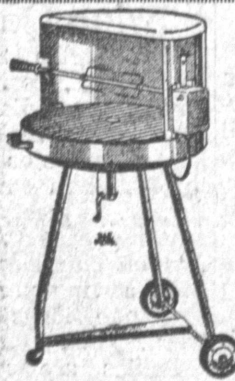

APRIL SHOWER OF VALUES

AT Sav-on

SPECIAL PURCHASE Savings Passed On To You

Portable Barbecue

22" firebowl. Made of heavy gauge steel. Revolving spit and screw type grill lift. Two tired wheels and front caster. Removable drip trough. Stationary eoved hood. UL approved motor.

12.88

12 1/2" Table Barbecue

Heavy duty bowl with wind band and grill holder. Grill is adjustable by using notches in wind band.

2.98