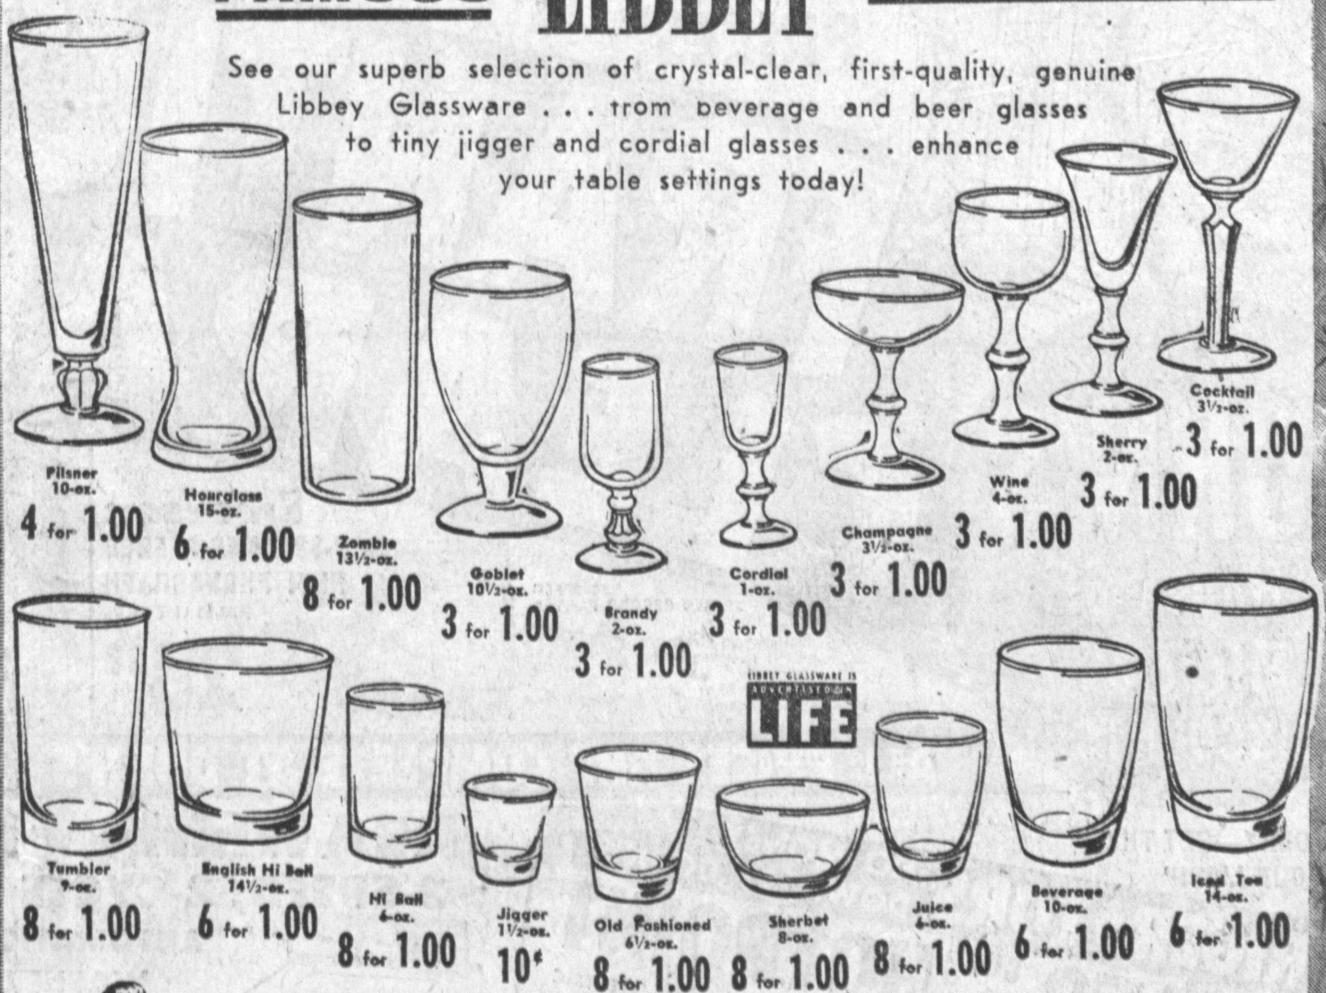

SAV-ON Liquors

- **Chateau Dupre' CHAMPAGNE**
  Select quality... Naturally fermented... Naturally sparkling... Extra dry. 5th **1.99**
- **Old Barstow Gin**
  Distilled London Dry. 90 Proof. Qt. **3.69**
- **Michel Girard**
  French Brandy. 80 Proof. 5th **3.49**
- **Samuel E. Webster**
  Blended American Whiskey. 80 Proof. 5th **2.98**
- **Grenada Rum**
  Imported... Distilled in West Indies. 80 Proof. 5th **2.98**
- **Count Vasya Vodka**
  Extra Dry... 100% Grain Neutral Spirits. Qt. **3.69**
- **Old Stillwell**
  Straight Bourbon Whiskey. 100 Proof. 5th **3.99**
- **Old Domaine Wine**
  California Sweet Wines. 5th **55c**
- **Smirnoff Vodka**
  100 Proof. 5th **5.19**
- **I. W. Harper**
  Bourbon. 86 Proof. 5th **5.87**
- **Ten High**
  Straight Bourbon. 86 Proof. 5th **3.99**
- **Jim Beam**
  Straight Bourbon. 76 Proof. 5th **4.89**
- **Lord Calvert**
  Blended Whiskey. 86 Proof. 5th **5.75**
- **Hill & Hill**
  Kentucky Whiskey. 86 Proof. 5th **4.77**
- **Imperial**
  Blended Whiskey. 86 Proof. 5th **4.49**
- **Four Roses**
  Blended Whiskey. 86 Proof. 5th **4.99**
- **Drambuie Liqueur**
  80 Proof. 5th **9.50**
- **Creme De Menthe**
  Hiram Walker—White or Green. 5th **4.19**
- **Ron Bacardi Rum**
  Cuban Light. 80 Proof. 5th **6.28**
- **Christian Brothers**
  Brandy—84 Proof. 5th **4.97**
- **Calvert Gin**
  Distilled London Dry. 90 Proof. 5th **4.29**

Bab-O Cleanser
Cleans in 7 Seconds
14-oz. Cans **3 for 39c**

Instant Milk
Carnation—Non-fat Dry Milk
5—1-qt. envelopes
2 for 88c

Purina Dog Chow
Eager Eater Dog Food
10-lb. bag **1.19**

Ovaltine
Fortified food drink. 12 oz. **59c**

Typing Paper 98c
Alarm Clock 1.69

Floriant Room Deodorant. 6 oz. cans. **2 for 1.00**
Filler Paper 69c
300 sheets of loose leaf.

PRESCRIPTIONS

Our good name in prescriptions has been earned by service... we are always courteous, our service is swift and our pharmacists are carefully selected from the top men in their field... our drugs are from the finest houses in the nation and are always fresh and at highest potency.

WHY PAY MORE—GET THE BEST FOR 19c LESS

PAL INJECTOR BLADES
20 FOR 79c

Ad Prices Prevail Dec. 28 - Jan. 1
Wednesday Through Sunday

Sav-on

Self Service Drug Stores
Open 9 a.m.-10 p.m. Every Day

5020 West 190th St. and Anza Ave. 3 Blocks West of Hawthorne Blvd.