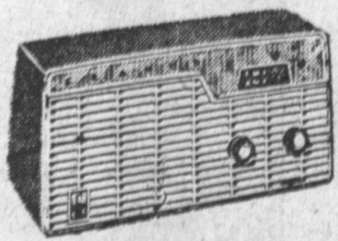

"Lay-A-Way"

GENERAL ELECTRIC
TRANSISTOR RADIO

AT
GRIFFEY'S

- Brand New
- Fully Guaranteed
- Good Tone
- Uses Penlight Batteries

\$21⁸⁸

"Lay-A-Way"

TRAVELER
4-SPEED
RECORD
PLAYER

REGULAR 26.95

\$19⁸⁸

"Lay-A-Way"

Plays
All
Sizes
All
Speeds

BRAND NEW RCA VICTOR

21
Inch
SWIVEL
CONSOLE

REGULAR
299.95

Model 210K319M

BANK TERMS

\$199

NO MONEY
DOWN

BRAND NEW MONARCH 8-TUBE

AM-FM
RADIO

REG. 41.95

- Tone Control
- Choice of Colors
- Fully Guaranteed (7 Only)

\$24⁸⁷

"Lay-A-Way"

BRAND NEW GENERAL ELECTRIC

TABLE RADIO

AT GRIFFEY'S
NOW ONLY

\$12⁸⁸

"Lay-A-Way"

6-TRANSISTOR

RADIO

Complete with
case, batteries
& earphones.