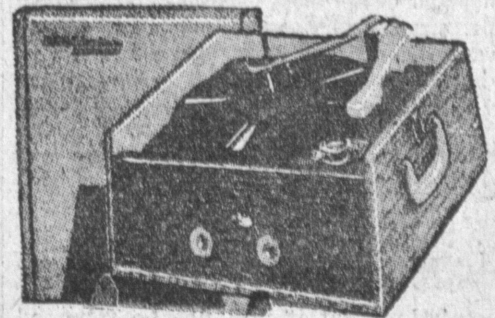

$55

HURRY — QUANTITY
LIMITED

"Lay-A-Way"

GENERAL ELECTRIC
TRANSISTOR RADIO