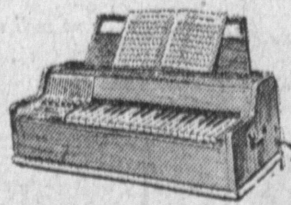

BRAND NEW GENERAL ELECTRIC

TABLE RADIO

AT GRIFFEY'S
NOW ONLY

\$12⁸⁸

"Lay-A-Way"

6-TRANSISTOR

RADIO

Complete with
case, batteries
& earphones.

\$15⁸⁸

Fully Guaranteed
Quantity Limited

"Lay-A-Way"

MAGNUS ELECTRIC

CHORD
ORGAN

JEWEL

HURRY!
6 LEFT

\$46