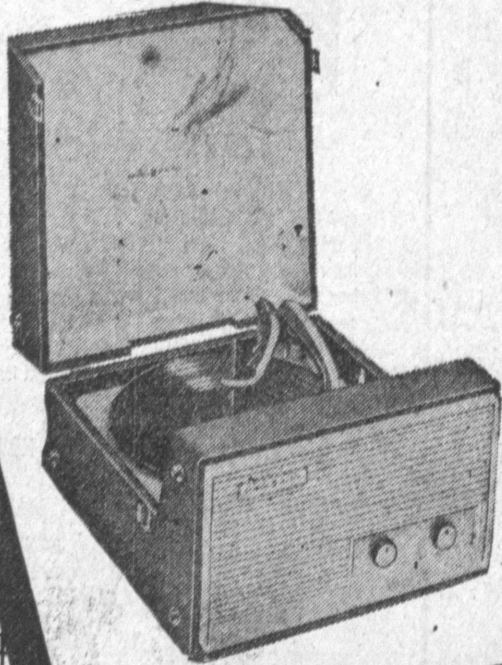

EXTRA

Brand New
R.C.A.
VICTOR
AUTOMATIC
CLOCK
RADIO

REGULAR \$31.95

- CHOICE OF COLORS
- ACCURATE TELECHRON CLOCK
- FULLY GUARANTEED
- BEAUTIFUL TONE

\$19⁸⁸

WHILE THEY LAST

"Lay-A-Way"

BRAND NEW

GENERAL ELECTRIC
4-SPEED AUTOMATIC
PHONO

- FULLY GUARANTEED
- TONE CONTROL
- HANDSOME CASE
- 2-TONE FINISH

AT GRIFFEY'S
ONLY

\$49

Brand New WESTINGHOUSE

STEREO
4-SPEED
AUTOMATIC
PHONO
REG. 89.95

\$55

HURRY — QUANTITY
LIMITED

"Lay-A-Way"

GENERAL ELECTRIC
TRANSISTOR RADIO

AT
GRIFFEY'S

- Brand New
- Fully Guaranteed
- Good Tone
- Uses Penlight Batteries

\$21⁸⁸

"Lay-A-Way"

TRAVELER
4-SPEED
RECORD
PLAYER

REGULAR 26.95

\$19⁸⁸

"Lay-A-Way"

Plays
All
Sizes
All
Speeds

BRAND NEW RCA VICTOR

21
Inch
SWIVEL
CONSOLE

REGULAR
299.95

Model 210K319M

BANK TERMS