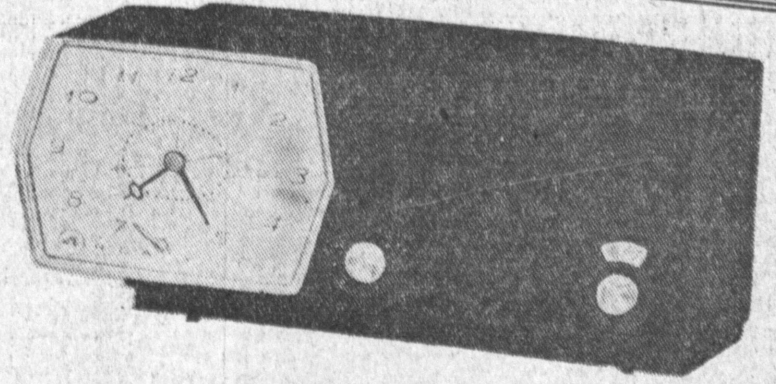

EXTRA

Brand New
R.C.A.
VICTOR
AUTOMATIC
CLOCK
RADIO

REGULAR \$31.95

- CHOICE OF COLORS
- ACCURATE TELECHRON CLOCK
- FULLY GUARANTEED
- BEAUTIFUL TONE

\$19⁸⁸

WHILE THEY LAST

"Lay-A-Way"

BRAND NEW

"Lay-A-Way"

GENERAL ELECTRIC
TRANSISTOR RADIO

AT
GRIFFEY'S

- Brand New
- Fully Guaranteed
- Good Tone
- Uses Penlight Batteries

\$21⁸⁸

"Lay-A-Way"

TRAVELER
4-SPEED
RECORD
PLAYER

REGULAR 26.95

\$19⁸⁸

"Lay-A-Way"

Plays
All
Sizes
All
Speeds

BRAND NEW RCA VICTOR

21
Inch
SWIVEL
CONSOLE

REGULAR
299.95

Model 210K319M

BANK TERMS