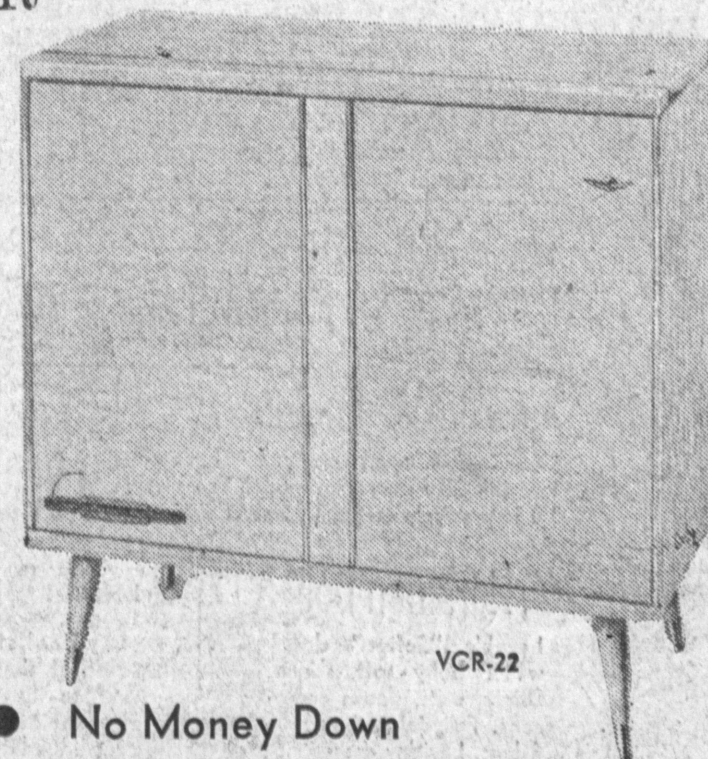

Regular \$64.95

**\$49**

HURRY! QUANTITY LIMITED!

AT GRIFFEY'S ONLY

**RCA VICTOR**

AM-FM  
4-Speed  
Radio-Phono  
Stereo-Hi-Fi

- STEREO TUNER
- FLIP-OVER NEEDLE
- PLAYS ANY RECORD

Reg \$309.95

At Griffey's Only

**\$199**

Bank Terms

VCR-22

• No Money Down

**WESTINGHOUSE**  
TABLE  
RADIO

**\$12.87**

HURRY! QUANTITY LIMITED!