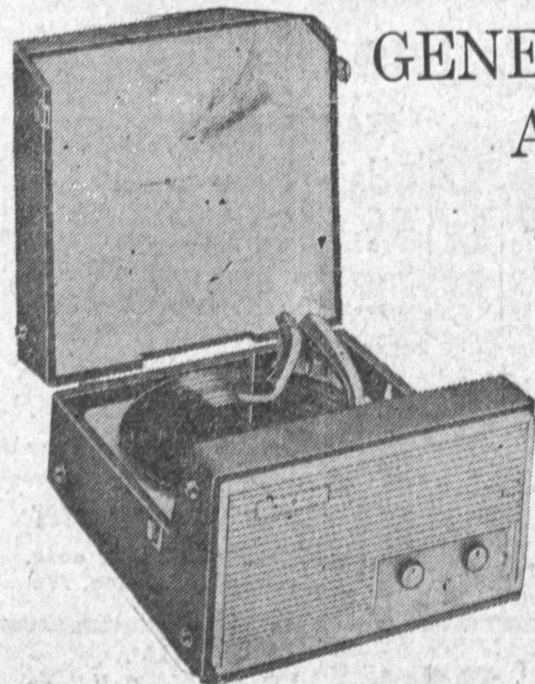

Open Mon., Friday 'Til 9 P. M.

TUESDAY — WED. — THURSDAY — SAT. — **Open Sunday** 11 A.M. To 5 P.M.

**GENERAL ELECTRIC
AUTOMATIC
4-SPEED
PHONO**

- PLAYS ALL SIZES-SPEEDS
- TONE CONTROL
- HANDSOME STURDY CASE

Regular $64.95

$49

HURRY! QUANTITY LIMITED!

AT GRIFFEY'S ONLY

RCA VICTOR

AM-FM
4-Speed
Radio-Phono
Stereo-Hi-Fi

- STEREO TUNER
- FLIP-OVER NEEDLE
- PLAYS ANY RECORD

Reg $309.95

At Griffey's Only

$199

Bank Terms