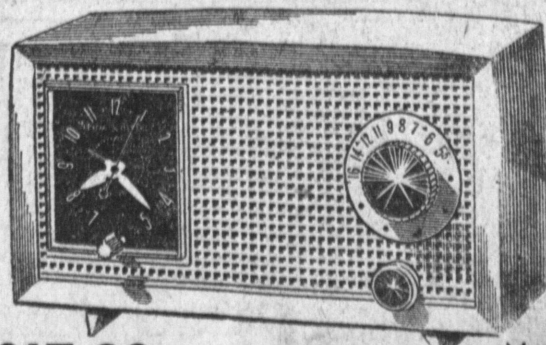

At Griffey's Only

**\$199**

Bank Terms

VCR-22

• No Money Down

**WESTINGHOUSE**  
TABLE  
RADIO

**\$12.87**

HURRY! QUANTITY LIMITED!

General Electric Automatic Clock-Radio

Model 000

**\$17.88**

Wakes you up to music every morning.

**NEW WESTINGHOUSE**  
4-Speed  
Automatic  
Stereo  
Phono

**\$57**

HURRY! LIMITED QUANTITY!

Record Dept. Sale!  
**CHRISTMAS  
ALBUMS**  
"Warner Bros."  
**99¢**  
Over 200 to Choose From