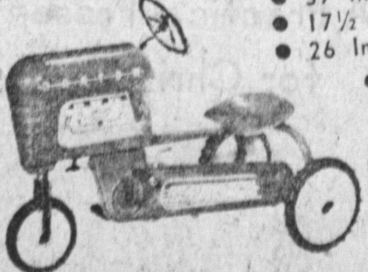

Reg. 5.98 **\$3⁹⁸**

VELOCIPEDES

Extra strong, extra safe! See our big stock of tri-cycles. Adjustable seat. Puncture proof tires, 8 in. size. Strong double bar construction. Comes in original carton.

\$3.98

BICYCLES

Boys and Girls Fully Equipped **RACER BIKE**

\$36⁹⁵

- Front & Rear Hand Brakes
- Three Speed Gears
- Tire Pump
- Saddle Bags

24" and 26" BOY'S MODEL Boys' & Girls' Balloon Tires with Coaster Brakes

\$33⁹⁵

20-in. Coaster Brake Bike

Boys' & Girls' **\$26⁹⁵** For Children 5 to 9 Years Of Age! with Training Wheels

ALL STEEL Pedal Car

- 37" Overall Length
- 8 inch Wheels
- Adjustable Pedals

\$10⁹⁵

CHAIN DRIVE TRACTOR

- 37 Inches Long
- 17 1/2 Inches Wide
- 26 Inches High
- Adjustable Bucket seat
- 8 Inch Ball Bearing Wheel

\$11⁹⁵

IRISH MALE SPEEDSTER

BALL BEARING WHEEL CHAIN DRIVE

\$14⁹⁵

"AIR FORCE" JEEP

41" long by 14" wide. Puncture proof tires.