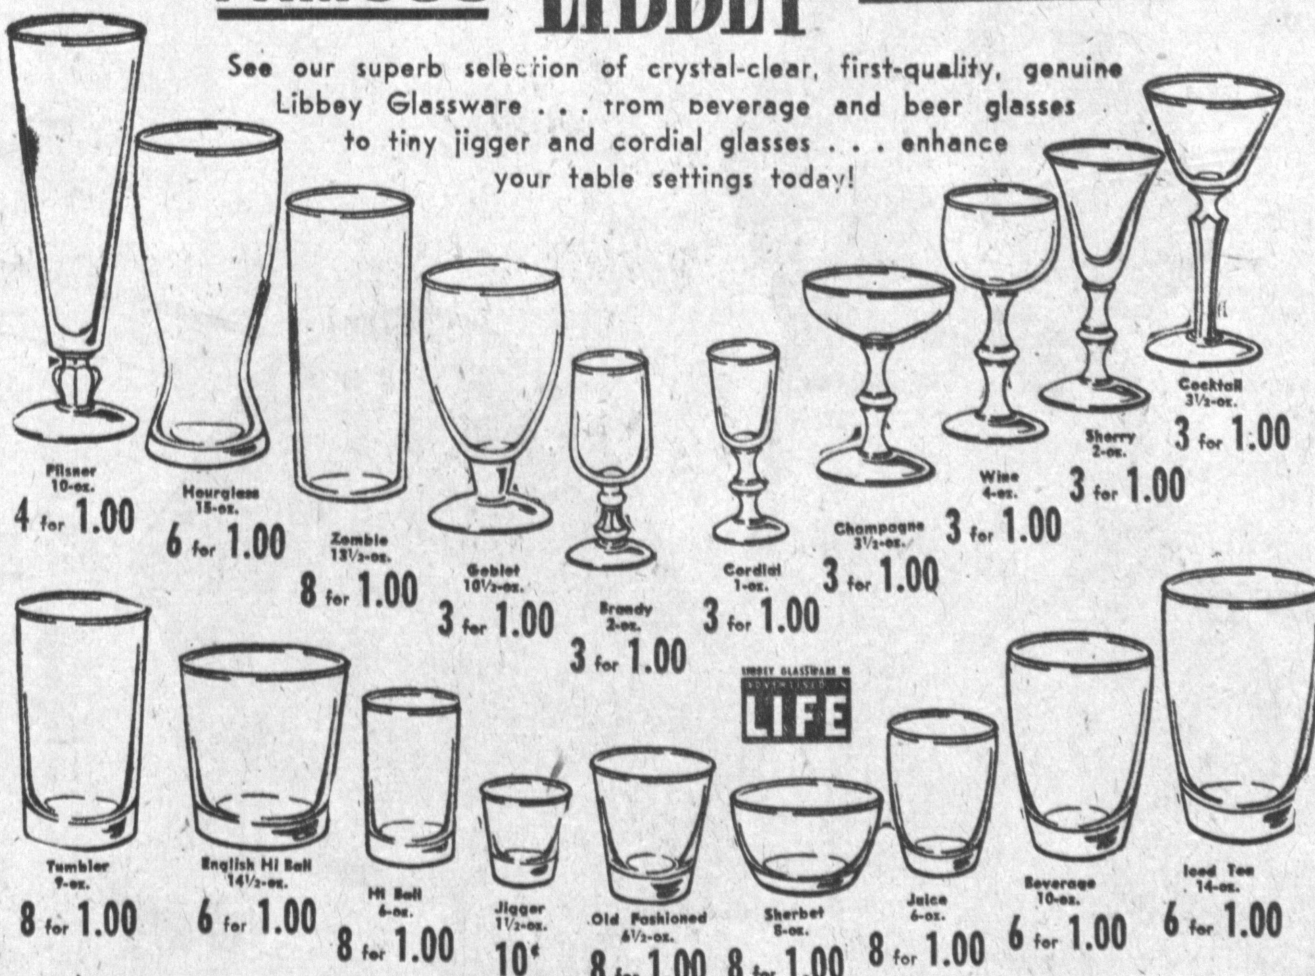

7.98

Brillo 3 for 97c

Porta Bar

Suitcase style that holds two bottles, mixer, opener, jigger and 4 drinking glasses.

10.98

Federal Roasters

Oval shaped roasters made of the best materials and quality workmanship. All are Bluestone Enamelled.

219

269

Sav-on Drug Needs

Combination

Hot water bottle or fountain syringe. Thick wall construction. Syringe of high density polyethylene. Guaranteed.

98c

Liquid Vitamin

Formulated especially for children. 1 pint.

1.09

Ascorbic Acid

Vitamin "C". 50 mg—500 tabs.

2.19

Vitamin "A"

50,000—Bottle of 100 caps

2.25

Witch Hazel

Sav-on—Double distilled extract. 1 pint.

29c

Doan's Pills

Mild diuretic to the kidneys. 40 tablets. Reg. 69c.

59c

SAV-ON Multi-Vitamins

A dietary supplement 100 caps of 30 vitamins and minerals in 1 capsule. 2.75

Ladies' Panties

"Skintees"—Nylonized 2 Bar Tricot with elastic leg brief. White only. Size 5-9.

2 for 1.00

Child's Panties

"Skintees"—2-Bar Tricot with bow and lace trim. White and colors. 4 to 14.

3 for 1.00

"Slipperettes"

Adorable pixie or ballerina styles in latest fashions. Foam rubber

Boys' Polo Shirts

Fine combed yarn, reinforced crew neck. Assorted colors. 3 to 8.

69c

FAMOUS LIBBEY GLASSWARE

See our superb selection of crystal-clear, first-quality, genuine Libbey Glassware... from beverage and beer glasses to tiny jigger and cordial glasses... enhance your table settings today!

WINE LIQUORS for the holidays!

Grenada Bay RUM

Light—Distilled in the West Indies. 80 proof.

5th 2.98

Old Domane SWEET WINE

Port, Tokay, Muscatel & Sherry

5th 55c

Mac Kinnon's V.L. SCOTCH

Blended, Imported 80 Proof.

5th 3.99

Michel Girard BRANDY

Imported Napoleon Brand. 80 Proof.

5th 3.49

Vermouth Dry or Sweet

For the Ideal Martini

5th 79c

Smirnoff VODKA

Distilled from Grain. 80 Proof

5th 4.45

Canadian Reserve WHISKEY

100% Canadian Whiskey. 80 Proof

5th 4.49

Chateau Dupri CHAMPAGNE

Naturally Fermented. Regular or Pink 5th 1.99

PUREX BLEACH

Safe for All Wash Especially Nylons

49c Gal.

SCOTTIES Facial Tissue

Assorted colors 400 Count Box

5 for 1.00

SKIPPY DOG FOOD

This popular brand offered at this special price so typical of the savings in our pet section.

16 FOR $1.00

SIMONIZ VINYL FLOOR WAX

Simoniz Color-Tone. Will not discolor floors.

1/2 Gal. 1.29

8 Trans. Radio

2 Band—All wave portable with retractable antenna. Picks up short wave stations.

28.95

Sabre Jig Saw

Deluxe model—Bright aluminum finish, push button switch. 45" cuts to either side. 3 blades.

14.88

Electric Shaver

Ronson C. F. L. Gift Pack. Includes Shaver, Travel Case, Wall Bracket, Pre and After Shave Lotion.

12.88

Coffee Maker

STAINLESS STEEL. Submersible—3 to 12 cup capacity. Flavor selector with signal light.

13.98

KOTEX

A magic channel of protection. New... a discreet deodorant. Reg., junior or super.

3 for 97c

Phonograph

Traveler—Quiet operating 4-speed turntable. Fine tone. Flip over cartridge. Simulated leather case.

19.95

20" Sidewalk Bike

Deluxe model with coaster brake. Converts from boys' to girls' model 5" steel disc wheel on outrigger. Heavy.

27.88

Carrom Board

85 games old and new can be played on this 28 1/2" square board.

6.98

Monopoly

Parker—Best known board game ever made. Hours of fun.

2.69

Ideal "Saucy Walker"

16.88

USE OUR CONVENIENT LAYAWAY PLAN

5020 W. 190th St. and Anza Ave.

Sav-on

Ad Prices Prevail Nov. 16-20

Wed. thru Sun.

3 Blocks West of Hawthorne Blvd.

Self Service Drug Stores Open 9 a.m.-10 p.m. Every Day