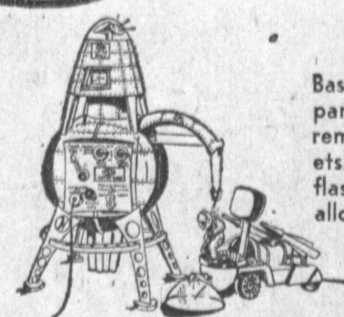

IDEAL Astro Base

Base is 21 1/2" high with control panel you operate. Scout car with removable man. Really fires rockets. Unit operates on standard flashlight batteries. Viewing screen allows you to track space craft.

12.98

Royal Chord Organ

Emence—27 full-size black and white keys play sharps and flats—over 2 full chromatic octaves plus the automatic chord player push buttons.