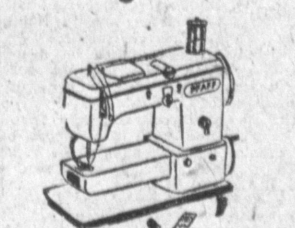

Pfaff—Set includes: Machine, fabric, scissors, needles, tape measure, thimble, thread and clamp.

2.49

Paving Dept.