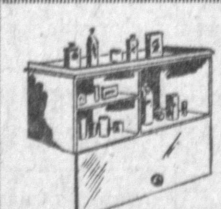

Hair Cutting Kit

Supreme—Electric clippers, butch attachment, tapered comb, shears and oil.

5.98