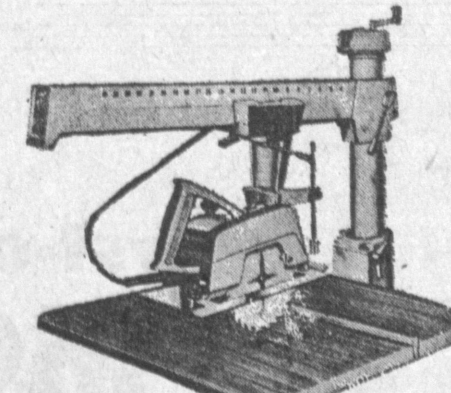

YOUR HELPING HAND...

79.95

The perfect mate, your Shopmate Radial Arm Saw Table **24.95**