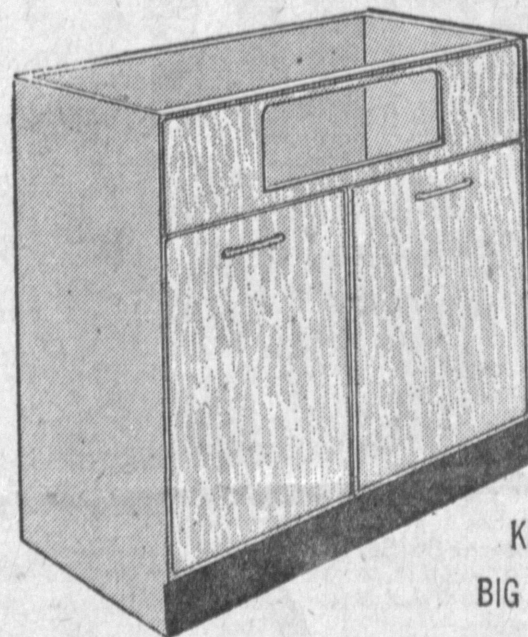

SPECIAL!

R.C.A. WHIRLPOOL IMPERIAL RANGE BASE BUILT IN CABINETS

with double doors—these cabinets have two lined oak finish doors and one adjustable shelf cabinet is 36" wide.

A 100.00 VALUE **44.88**

PALLEY'S DISCOUNT PRICE JUST

WE ALSO HAVE A WIDE VARIETY OF OTHER R.C.A. KITCHEN CABINETS FOR SINKS, OVENS, ETC. AT BIG 75% SAVINGS. COME SEE, YOU'LL SAVE AT PALLEY'S.

QUIET AS A MOUSE... THE HUSH MODEL UNIVERSAL WASTE DISPOSAL

no mail orders, please