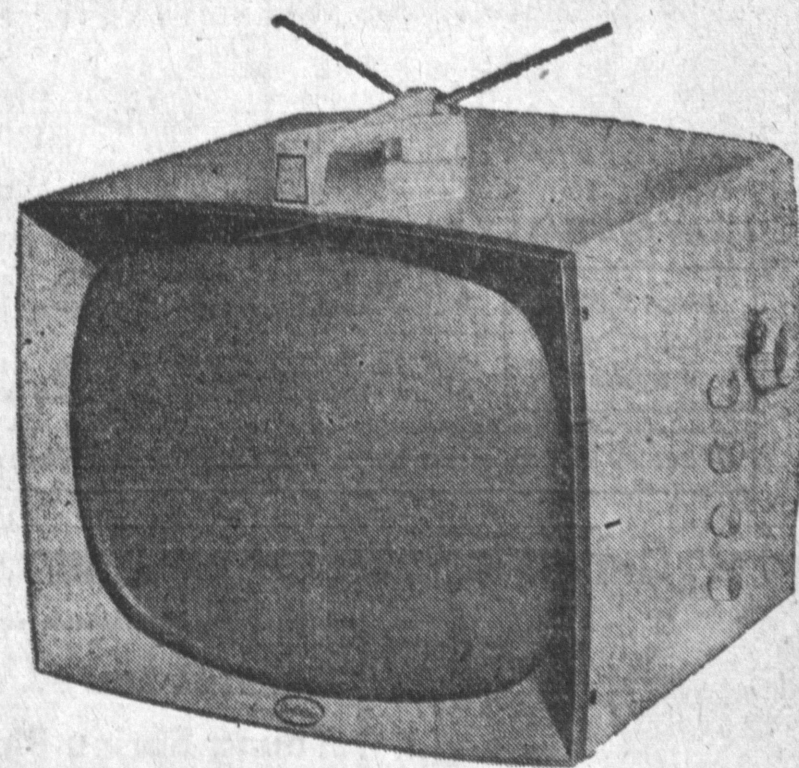

210 — 212
So. Pacific Ave.
Redondo
Beach
FR 6-3444

Hoffman 17" PORTABLE

- Dark Filter Lens
- Fold Away Antenna
- Carrying Handle
- Fully Guaranteed

Regular \$179.95

AT
GRIFFEY'S
ONLY

\$128

GP-1777

CONTEMPORARY
Pull Down
FIXTURE