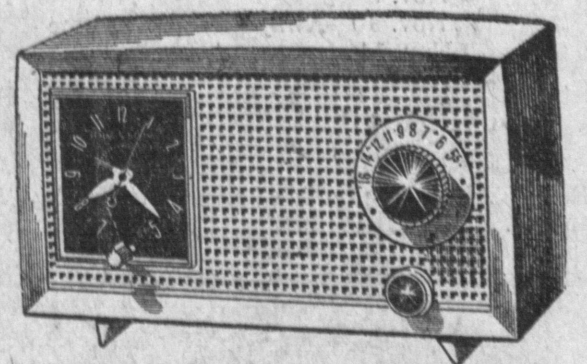

Hurry . . . Quantity  
Limited

Similar to illustration

\$12<sup>88</sup>

General Electric Automatic  
CLOCK RADIO

- Brand New
- Fully Guaranteed
- Accurate Clock

HURRY!

\$17<sup>88</sup>

FR 6-3444