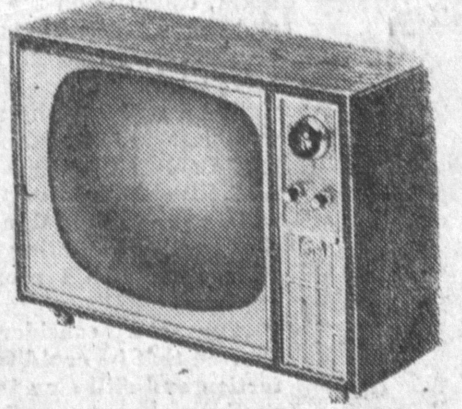

WITHOUT A DOUBT!

Hoffman

NEW 23-INCH

LO-BOY
CONSOLE

NEW, MODERN
STYLING

REGULAR 369.95

Bank Terms

ONLY

$269

Hoffman

THE HOFFMAN
SPANETTE
ONLY A HAND-SPAN
DEEP

- Hand Wired
- Power Transformer
- Dark Filter Lens
- Aluminized Picture Tube

ONLY $168

K-1367

AM-FM STEREOPHONIC
HI-FIDELITY COMBINATION

FEATURES:

- 4-SPEED CHANGER
- 4 SPEAKERS
- SENSITIVE FM RADIO
- SELF-CONTAINED

REGULAR 449.95

$298

1960 CLOSEOUT

CUSTOM HI-FIDELITY
STEREOPHONIC AM-FM
RADIO PHONOGRAPH

Consists of

- Harmon-Kardon . . . TA-224
- Garrard . . . RC-121
- Jensen Speakers . . . K210
- Hillcraft Enclosures . . . BW10

Regular 524.90

$399

BANK TERMS

OPEN SUNDAY 11 'TIL 4 P.M.—WEEKDAYS 9:30 'TIL 6 P.M.—FRIDAY NIGHT 'TIL 9 P.M.

RCA VICTOR
LP ALBUMS

3.98 and 4.98

Your
Choice 99¢

Over 300 to choose from
. . . Hurry!

Save at least 25% on all
other albums in stock

BRAND NEW 4-SPEED
RECORD
PLAYER

- All Sizes
- All Speeds

Reg.
19.95

Hurry . . . Quantity
Limited

Similar to illustration

$12⁸⁸

General Electric Automatic
CLOCK RADIO

- Brand New
- Fully Guaranteed
- Accurate Clock

HURRY!

$17⁸⁸

FR 6-3444

OVER 35 YEARS IN THE SOUTH BAY AREA

212 SOUTH PACIFIC AVE.

REDONDO