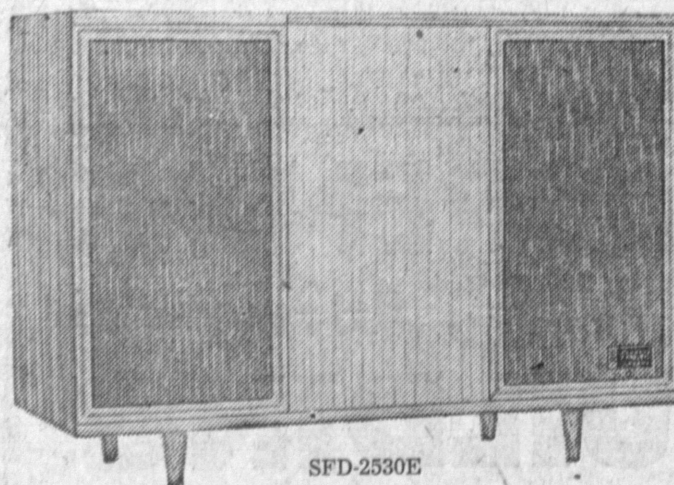

WITHOUT A DOUBT!

Hoffman

NEW 23-INCH

Model M3883

LO-BOY  
CONSOLE

NEW, MODERN  
STYLING

REGULAR 369.95

Bank Terms

ONLY

\$269

Hoffman

THE HOFFMAN  
SPANETTE  
ONLY A HAND-SPAN  
DEEP

- Hand Wired
- Power Transformer
- Dark Filter Lens
- Aluminized Picture Tube

ONLY \$168

K-1367

AM-FM STEREOPHONIC  
HI-FIDELITY COMBINATION

SFD-2530E

FEATURES:

- 4-SPEED CHANGER
- 4 SPEAKERS
- SENSITIVE FM RADIO
- SELF-CONTAINED

REGULAR 449.95

\$298

1960 CLOSEOUT

CUSTOM HI-FIDELITY  
STEREOPHONIC AM-FM  
RADIO PHONOGRAPH

Similar to illustration

Consists of

- Harmon-Kardon . . . TA-224
- Garrard . . . RC-121
- Jensen Speakers . . . K210
- Hillcraft Enclosures . . . BW10

Regular 524.90

\$399

BANK TERMS

OPEN SUNDAY 11 'TIL 4 P.M.—WEEKDAYS 9:30 'TIL 6 P.M.—FRIDAY NIGHT 'TIL 9 P.M.