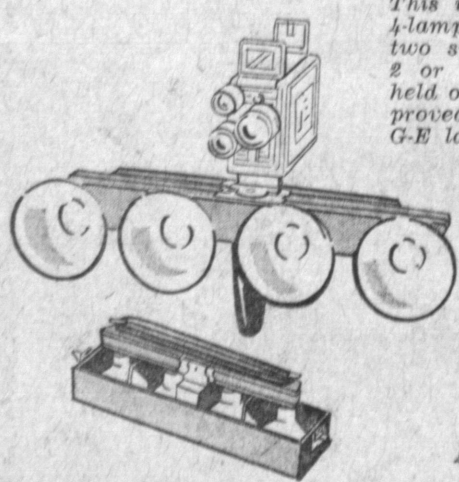

Sold Elsewhere for \$1.50

Gal. Cans **69^c**
4 DAYS ONLY!

**SMITH VICTOR 4-BAR LITE
WITH 4 G-E LAMPS & METAL CASE**

This is our top quality 4-lamp bar light. Has two switches for either 2 or 4 lamps. May be held or mounted. UL approved. Model GL43 with G-E lamps.