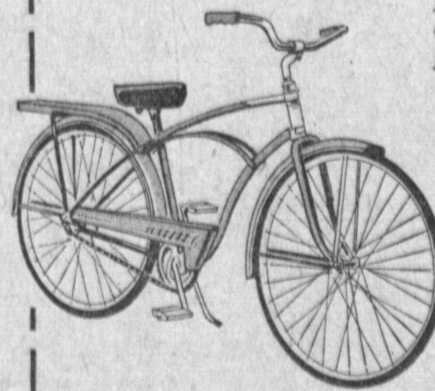

Sold Elsewhere for \$1.50

Gal. Cans **69^c**
4 DAYS ONLY!

**SMITH VICTOR 4-BAR LITE
WITH 4 G-E LAMPS & METAL CASE**

This is our top quality 4-lamp bar light. Has two switches for either 2 or 4 lamps. May be held or mounted. UL approved. Model GL43 with G-E lamps.

Sold Elsewhere for \$14.95

\$8⁷⁹
4 DAYS ONLY!

**TOILET SEATS
IN DECORATOR COLORS**

Modernize your bathroom with this modern, closed front seat. Seamless hardwood, won't split or warp. Chrome plated fittings included. For standard bowls in decorator colors.

Sold Elsewhere for \$6.95

\$2¹⁵
4 DAYS ONLY!

**MEN'S 26-Inch Deluxe
LIGHTWEIGHT BIKES**

Deluxe construction... see what you get... Gleaming chrome fenders, built-in carrying rack, coaster brake for smooth stops... and more. Limited quantities, so why not 'Lay it away' for Christmas.