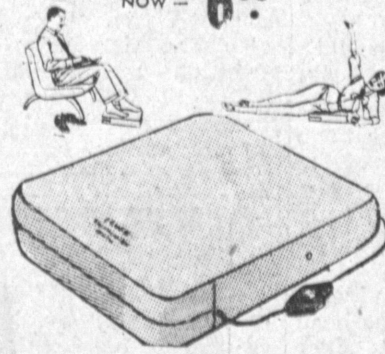

ONCE AGAIN A PALLEY HOMERUN BUY... WE'VE BOUGHT THE ENTIRE FINISHED STOCK OF THE FAMOUS RELAX-A-CUSHION APPLIANCES AT A TREMENDOUSLY LOW PRICE AND HAVE SCORED THE SAVINGS FOR YOU.

RELAX-A LOUNGE

Sold for as much as 299.50 Adjustable Back Rest Extra 2.98

4959

Auto and Home Relax-A-Cushion

Sold for as much as 159.50 Complete with Transformer.

2495

CASCO VIBRATOR

M2 - Reg. 19.95

NOW - 6.88

CASCADING WATERFALL

Refreshingly different . . . create a lively different atmosphere in your garden or patio with this elegant, gracefully cascading waterfall . . . priced to fit any budget.

Three full sized bowls-14" 18"-22" . . . Of weather resistant Fibre-Glass . . . black enameled finish stand of sturdy steel tubing . . . durable and elegant . . . powered by a City of Los Angeles approved pump. Elegantly priced . . . at budget minded Palley's

12.88 (3-tier) . . .

where there's always something for everyone palley's where the unusual is usual where the savings are the most

8.88

SUNSHINE PARALLEL LINE OUTDOOR CLOTHES DRYER

6 Ft. Drop BAMBOO SHADES 1/2" Inside Peel

IMPORTED JAMS AND MARMALADES From the WORLD FAMOUS MOUNT PLEASANT Orchards of South Africa

jar 38¢

IMPORTED JAPANESE WATERCOLORS

What a lovely addition to your home . . . what a lovely gift to those who appreciate fine art . . . these authentic hand-painted creations have been done by Japanese masters in watercolor on pure Japanese silk . . . an array of beautiful colors and beautiful scenes . . . pictures are 13"x18" with mat frame-16"x20"-ready for framing . . . Your choice of many scenes.

each 98¢

Konro Hors D'Oeuvre Hibachi

1.68

HIBACHI

3.88

11 1/2" diam. 4.88

SHOJI DECORATIVE PANELS