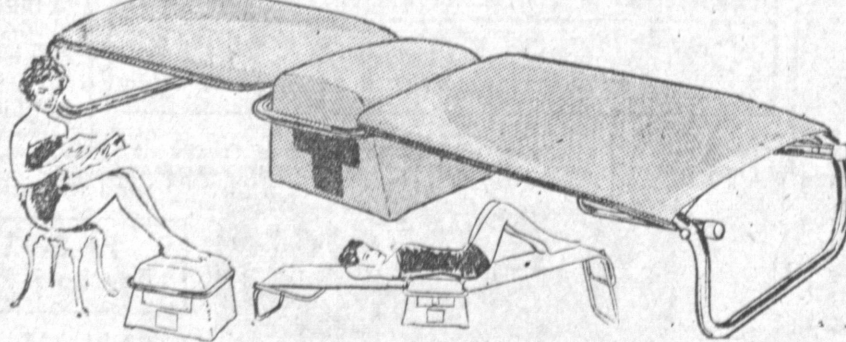

ONCE AGAIN A PALLEY HOMERUN BUY... WE'VE BOUGHT THE ENTIRE FINISHED STOCK OF THE FAMOUS RELAX-A-CUSHION APPLIANCES AT A TREMENDOUSLY LOW PRICE AND HAVE SCORED THE SAVINGS FOR YOU.

RELAX-A LOUNGE

Sold for as much as 299.50 Adjustable Back Rest Extra 2.98

4959