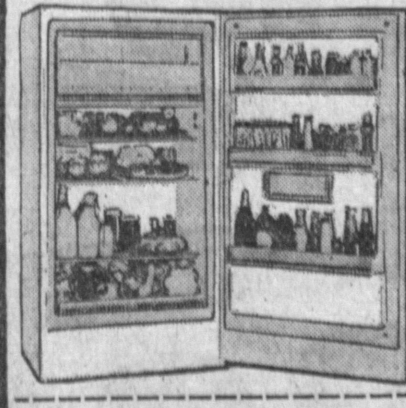

3828 WEST SEPULVEDA BLVD.

TORRANCE ★ Open 10:00 a. m. to 9:00 p. m. Daily—Sunday Noon to 9:00 p. m.

LONG BEACH 251 E. 4TH ST. DAILY 10 A.M. - 9 P.M. SUN. NOON TO 9 P.M.

CORNER HAWTHORNE and SEPULVEDA BLVD.

THE WORLD'S LARGEST DISCOUNTS!