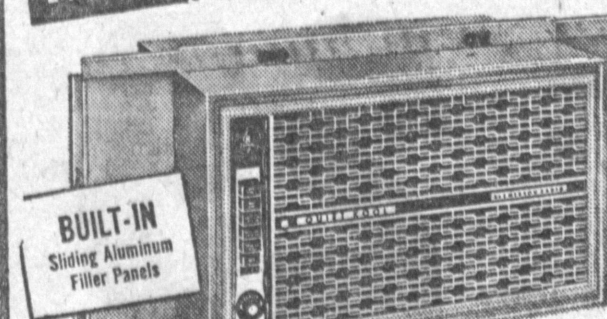

Quiet Kool BY EMERSON

World's only instant-installing air conditioner. No installation kits - no installation extras. Installs instantly in any standard window. 115 volts 7.5 amp. "power saver" models. Permanent slide out filter. Exclusive robot push-button "control center". Automatic thermostat.

YOU CAN NOW BUY A 1-H.P. EMERSON GIANT CAPACITY AIR CONDITIONER MODEL 9K-1 NOW AT DORN'S FOR ONLY **148.88** FULL PRICE