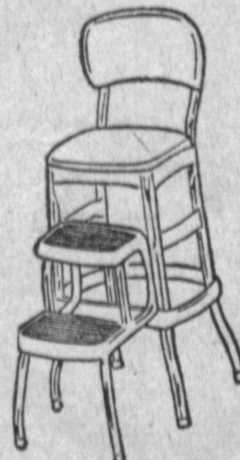

59⁸⁸

... garbage disposals

... Waste Champ ... 10-yr. warranty ... compact, precision made ... silent ... faster feeding ... extra power ... lifetime shredders ... easiest to install ... a 49.95 value ... limited quantity ...

29⁸⁸

... stools

... for the kitchen ... by Cosco ... two-step ... some with padded seats and backs ... regular values to 18.95 ...

6⁸⁸

The Try-If Stores

23027-33 So. Avalon Blvd.

Wilmington