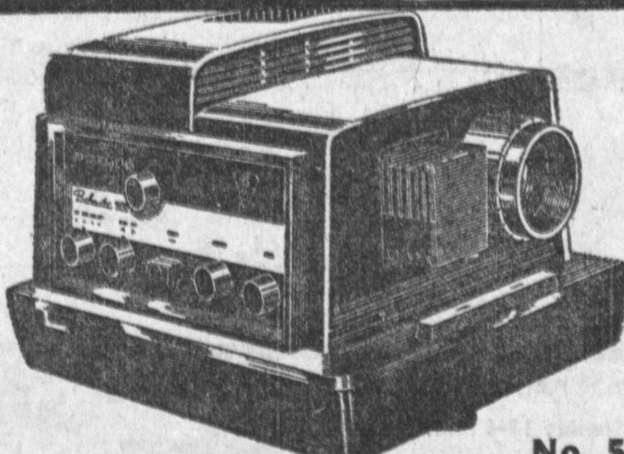

A-1 Photo Mid-Summer Sale

Photo Bargains

BUY NOW AND SAVE!!

Store-wide photo bargains. Buy now... use our long term budget payment plan. Also Bank-america or International Credit Card.

SEE YOUR SLIDES COME TO LIFE!
SEE THE SLIDE PROJECTOR WITH HIGH PICTURE FIDELITY

Save 89.95 on the New ARGUS MOVIE CAMERA COMBO
750 watts, amazing Zoom lens. Takes 400 foot film. . . . Work light, built-in case. New type dry splicer unit FREE. Guaranteed for life.
Reg. 159.95

New Electric Eye Movie Camera
Argus "Cinetronic" electric eye lens, adjusts as you shoot. Crisp, sharp lens, telephoto, wide angle and regular. Guaranteed for life.
Reg. 119.50