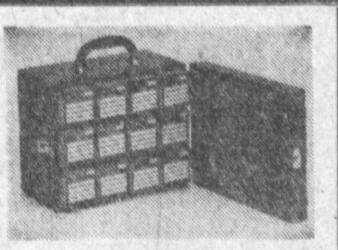

Airequipt MAGAZINE CASE
Reg. 6.95
4⁹⁵
Holds 12 Airequipt magazines, wood construction. Two-tone leatherette. Save 2.00 now during this sale.