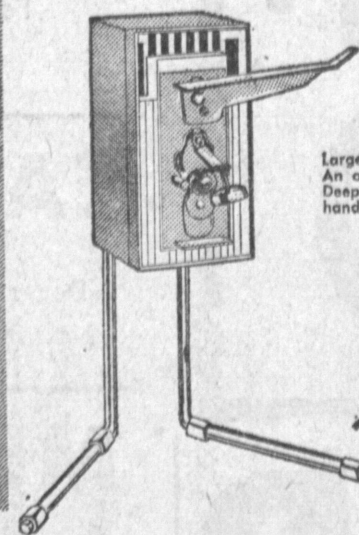

TOASTER-BROILER

9 1/2" x 10 1/2" 3⁸⁸