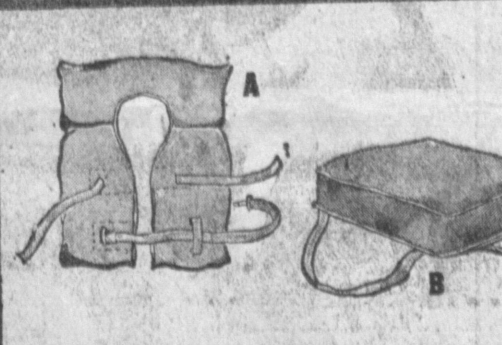

A BUOYANT LIFE PRESERVERS

For Safety First... it's "MUST" equipment for any boat owner... Heavy duty Kapok filled life vests... ruggedly built to rigid U.S. Coast Guard specifications... lightweight... bright orange in color... for the whole family.

Sizes... up to 20 lbs. 2⁸⁸
45 lbs. to 90 lbs. 3⁸⁸
Adults 3⁸⁸