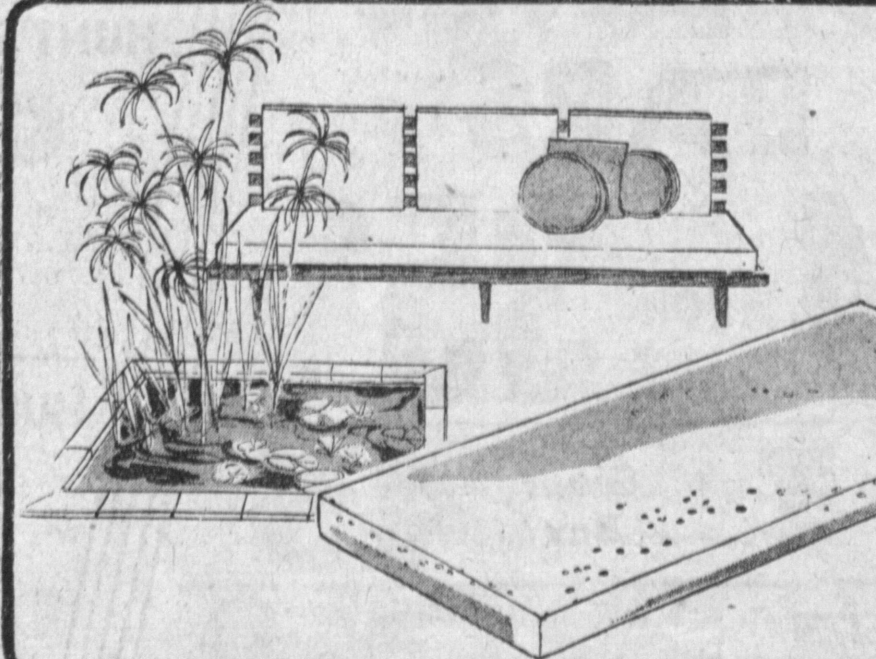

24" x 72" FOAM MATTRESS

- and a whopping four inches thick... you'll never have it so comfortable!
- 72 inches long and 34 inches wide... all of famed polyether foam that maintains its firm, floating form through years of use
- design-it-yourself... that long-planned floor seat, that contemporary couch, that modern day bed... you can cut it easily in any shape
- bouncing home fashion... at our very consist tag:

8.99

sorry, no mail orders