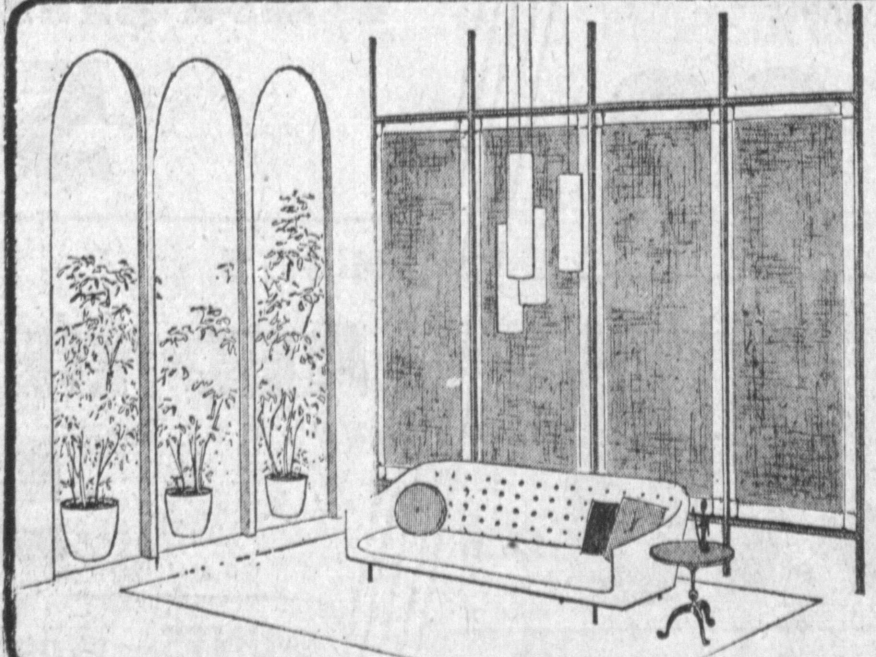

COLORED BURLAP from INDIA

- return engagement... by popular demand!
- rolls and rolls and rolls... burlap woven of tough, durable jute grown in bengal
- for your draperies... wall coverings... lampshades... beach bags... place mats... dresses... upholstery... and in such a much-demanded array of colors!
- tangerine... yellow-gold... wheat... hunter green... natural burlap... turquoise... powder blue... antique gold... chocolate... rust!
- rolls approx. 38 inches wide... and here your decorating dream comes true!

39c yd.

sorry, no mail orders