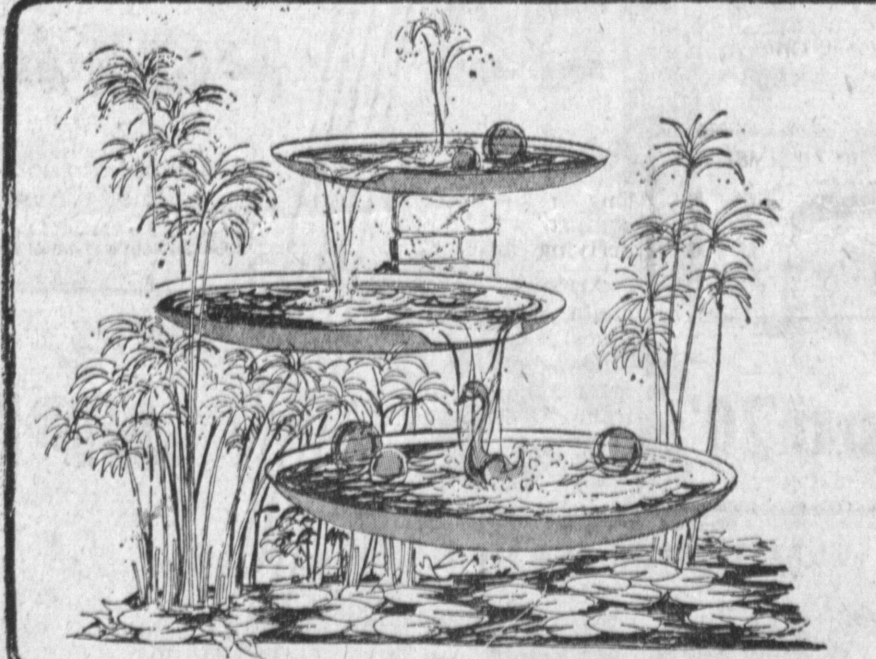

CASCADING WATERFALL

- and our price cascades lower than ever!
- three big moonwhite bowls... 22", 18" and 16" wide... bringing you the cooling whisper of falling water
- no plumbing, no attachments, no installation... just plug it in and the water goes round and round!
- the bowls sit on stands of black wrought iron... and the sturdy electric recirculating pump is included!
- a deluxe fountain on the patio... amid foliage in the garden... water-wonderful at poolside... and so cool in the house!
- you've seen it elsewhere at $20

13.99

sorry, no mail orders