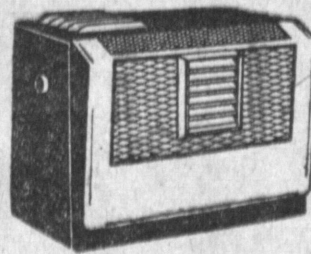

regular \$10 value

5.88

CLIP and SAVE record racks ... 54c WITH THIS COUPON

... enchanting waterfall

NO NEED TO PAY \$100 ... the one best this exotic waterfall to beautify your home, garden or office at this amazing low price.

... for indoors

... for outdoors

Regular 39.95 ...

17.88

... room coolers

... don't sweater summer months ahead ...

... room size cooler with 2 gallon water capacity ... comes complete with pump ... move from room to room ...

REG. 49.95

29.88

... window screens

... full framed of rust-resistant aluminum ... lifetime beauty, light as a feather ... never needs painting ... available in wide choice of sizes up to 3' x 4' ... larger sizes slightly higher ...

2.99

... deluxe screen door

... aluminum ... adjustable height and width ... automatic closer ... wide push bar, built in kick plate, built in grille, turn handle, inside lock ... all sizes ... a \$30 value