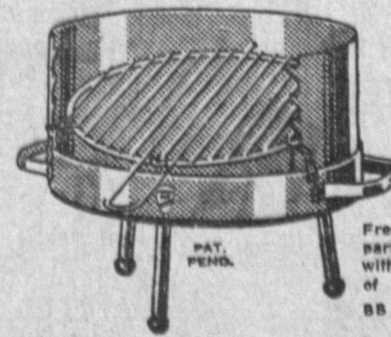

1.88

... deluxe air mattress

... camper's beam air mattress ... heavy canvas ... 34x72 ... reg. 9.95 ...

5.88

... ki-ki boat

... for the summer ahead ... a "sail-n-paddle" boat with tall sail ... will hold up to 250 lbs. a 24.95 value ...

5.88

... badminton sets

... set of 2 racquets, shuttlecock, and net ... instruction book ... in attractive plastic carrying case ... \$3 value ... now only ...

1.27

... surfrider

... big 4 feet size ... light as a feather ... expanded polystyrene ... a 9.95 value ...

4.88

... portable bar-b-q

... wrought iron black finish ... tri-legs ... windbreaker ... adjustable grill ... \$4.50 value ...

2.48

Swimming and WADING POOLS

Deep	Wide	Reg.	Sale
8"	4'4"	\$ 5	\$1.88
12"	4'6"	\$ 6	2.99
14"	6'	\$ 9	3.99
14"	6'8"	\$12	5.88
18"	6'10"	\$15	7.88

Other Pools up to 24" Deep x 12 Feet Wide

The Try-It Stores

23027-33 So. Avalon Blvd.

Wilmington