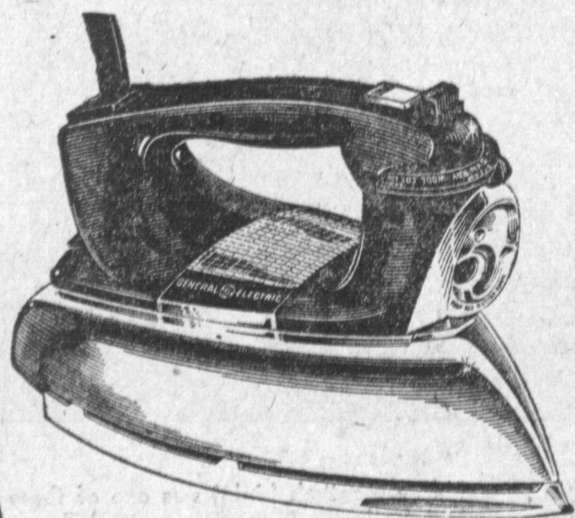

OPEN SUNDAY
11 a.m. to 5 p.m.

BRAND NEW

**GENERAL ELECTRIC
STEAM & DRY
IRON**

- ONE YEAR GUARANTEE
- LIGHTWEIGHT
- INSTANT CHANGE STEAM TO DRY

REGULAR \$17.95
AT GRIFFEY'S
\$9⁷⁹

Hurry... This is the
Best Christmas
Buy Yet

BRAND NEW
**WESTINGHOUSE
3-SPEED
RECORD
PLAYER**

Regular \$28.95

AT GRIFFEY'S

\$19⁸⁷

Use Your BankAmericard
or International Charge

- Plays All Sizes
- Fully Guaranteed
- Wonderful Tone

GENERAL ELECTRIC

Automatic
**CLOCK
RADIO**

Reg. \$31.95

\$19⁷⁹

WAKES YOU UP TO MUSIC
AUTOMATICALLY — EVERY
MORNING.

Brand New
GRANCO

**F.M.
RADIO**

- 2-TONE CASE
- BEAUTIFUL TONE
- FULLY GUARANTEED

AT GRIFFEY'S
ONLY

29⁵⁰

Brand New VAK
**FLOOR and
CARPET
SWEEPER**

- Easy to Use
- Lightweight
- Flexible

REGULAR
\$15.95

\$4⁸⁷

AT GRIFFEY'S
(Limited
Quantity)

SPACE
COMMAND
PORTABLE
TV

"New
1960"

- touch a button
change channels
- turn set on and off
- adjust volume, to two levels
of sound and mute