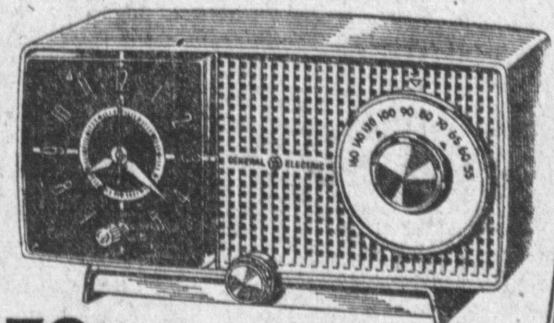

OPEN SUNDAY
11 a.m. to 5 p.m.

BRAND NEW

**GENERAL ELECTRIC
STEAM & DRY
IRON**

- ONE YEAR GUARANTEE
- LIGHTWEIGHT
- INSTANT CHANGE STEAM TO DRY

REGULAR \$17.95
AT GRIFFEY'S
\$9⁷⁹

Hurry... This is the
Best Christmas
Buy Yet

BRAND NEW
**WESTINGHOUSE
3-SPEED
RECORD
PLAYER**

Regular \$28.95

AT GRIFFEY'S

\$19⁸⁷

Use Your BankAmericard
or International Charge

- Plays All Sizes
- Fully Guaranteed
- Wonderful Tone

GENERAL ELECTRIC

Automatic
**CLOCK
RADIO**

Reg. \$31.95

\$19⁷⁹

WAKES YOU UP TO MUSIC
AUTOMATICALLY — EVERY
MORNING.

Brand New
GRANCO

**F.M.
RADIO**

- 2-TONE CASE
- BEAUTIFUL TONE
- FULLY GUARANTEED

AT GRIFFEY'S
ONLY

29⁵⁰

Brand New VAK
**FLOOR and
CARPET
SWEEPER**

- Easy to Use
- Lightweight
- Flexible

REGULAR
\$15.95

\$4⁸⁷

AT GRIFFEY'S
(Limited
Quantity)

SPACE
COMMAND
PORTABLE
TV

"New
1960"

- touch a button
change channels
- turn set on and off
- adjust volume, to two levels
of sound and mute