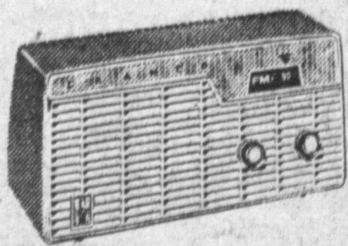

BRAND NEW
**WESTINGHOUSE
3-SPEED
RECORD
PLAYER**

Regular \$28.95

AT GRIFFEY'S

\$19⁸⁷

Use Your BankAmericard
or International Charge

- Plays All Sizes
- Fully Guaranteed
- Wonderful Tone

GENERAL ELECTRIC

Automatic
**CLOCK
RADIO**

Reg. \$31.95

\$19⁷⁹

WAKES YOU UP TO MUSIC
AUTOMATICALLY — EVERY
MORNING.

Brand New
GRANCO

**F.M.
RADIO**

- 2-TONE CASE
- BEAUTIFUL TONE
- FULLY GUARANTEED

AT GRIFFEY'S
ONLY

29⁵⁰

Brand New VAK
**FLOOR and
CARPET
SWEEPER**

- Easy to Use
- Lightweight
- Flexible

REGULAR
\$15.95

\$4⁸⁷

AT GRIFFEY'S
(Limited
Quantity)

SPACE
COMMAND
PORTABLE
TV

"New
1960"

- touch a button
change channels
- turn set on and off
- adjust volume, to two levels
of sound and mute